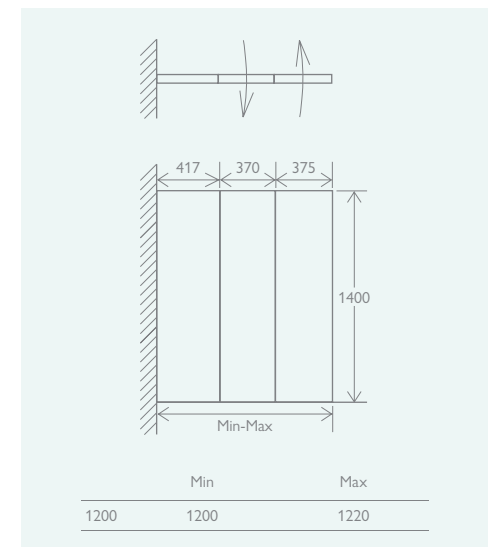

GLYN

FRAMELESS BATH SCREEN

- Aluminium profile
- Zinc alloy & brass hinges
- Universally handed

SINGLE

	Chrome	
600	12536	£284

DOUBLE

	Chrome	
800	12537	£492

TRIPLE

	Chrome	
1200	12538	£672

MOXBY

FRAMELESS BATH SCREEN

- Aluminium profile
- Universally handed

SINGLE

Chrome	12551	£304
Black	138914	£334
Gunmetal	175805	£397
Brushed Gold	175804	£397
Brushed Bronze	175806	£397
Brushed Nickel	175807	£397

LED STAINLESS STEEL NICHE
Page 413

SINGLE CURVED

	Chrome	
800	12552	£304

DOUBLE

	Chrome	
Without Towel Rail	12550	£371
With Towel Rail	12553	£397