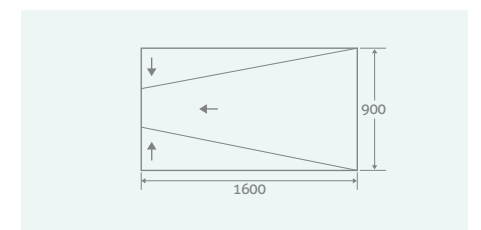

10 YEAR
GUARANTEE

A TOTAL WETROOM SOLUTION

Our wetroom trays, wall boards, floor boards, seating & furniture are all made from high grade extruded polystyrene (XPS) which has been coated with a special polymer modified cement into which is bonded a fibre glass mesh. The result is a strong, totally waterproof, thermally insulating, incredibly lightweight & easy to cut material that is transforming wetroom design.

CREATING YOUR PERFECT WETROOM IS AS EASY AS 1-2-3

1. Choose to install using Sloping Boards or a Wetroom Tray then add an Installation Kit or a Sealing Kit with the drain option of your choice.
2. Take a look at the extra items available for your wetroom. Pick from: waterproof thermal boards for walls and floors, bath panels, seating kits, wall niches & a floating shelf.
3. Add additional fixings if required.

Wall Niche

Wetroom Sealing Tape

Wetroom Sealing Internal Corner

Wetroom Tray

Wetroom Tray Drain

WETROOM INSTALLATION WITH SLOPING BOARDS

SINGLE FALL SLOPING BOARDS

Can be installed instead of a tray, just tile directly on to one of our sloping wetroom boards. Boards are easily trimmed to size or multiple boards can be placed side by side for larger wetrooms.

PLEASE NOTE, SUITABLE FOR TILES ONLY

Single Fall

1000 x 1000 x 20 - 7   128493   £326

Single Fall

1600 x 1000 x 20 - 7   128494   £467

Single Fall

1200 x 900 x 20 - 8   37830   £326

SINGLE FALL SLOPING BOARD LINEAR DRAIN

600	128433	£240
900	128434	£268
1000	128435	£284
1200	128436	£292

STAINLESS STEEL COVER

Can be tiled for a minimalist look

600	128437	£164
900	128438	£203
1000	128439	£212
1200	128440	£234

MATT BLACK COVER

600	128441	£268
900	128442	£324
1000	128443	£342
1200	128444	£374

BOARD FIX

Special adhesive & sealing agent for Sloping Boards & Waterproof Thermal Boards

290ml   37867   £34

SEALING KIT