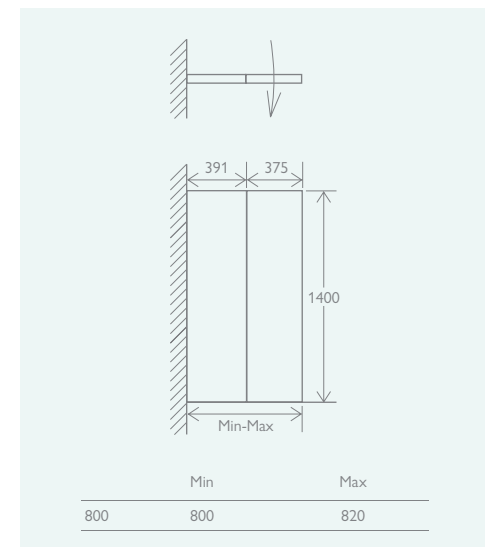

TRIPLE

	Chrome	
1200	12538	£672