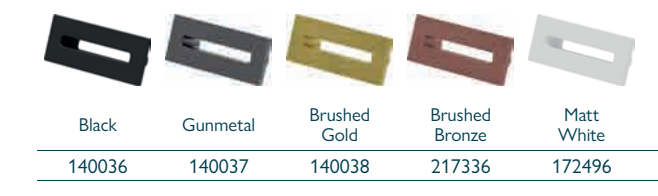

BASIN OVERFLOW COVERS

Black	140036	Gunmetal	140037	Brushed Gold	140038	Brushed Bronze	217336	Matt White	172496	£29
Black	140039	Gunmetal	140041	Brushed Gold	140040	Brushed Bronze	217337	Matt White	172497	£26

SLOTTED CLICK CLACK WASTES

Chrome 12615 £58

Black 82256 £62

Gunmetal 139014

Brushed Gold 92556

Brushed Nickel 92555 £73

Chrome 12617 £24

English Gold 139118 £39

BASIN PLUGS With Link Chain