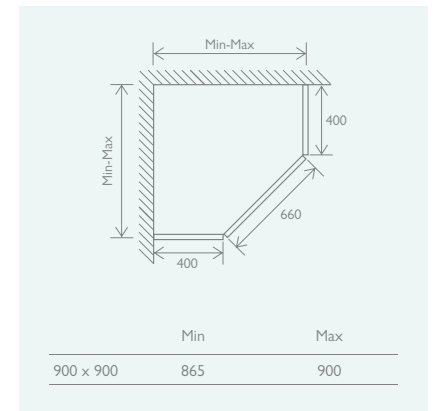

LED STAINLESS STEEL NICHES
Page 413