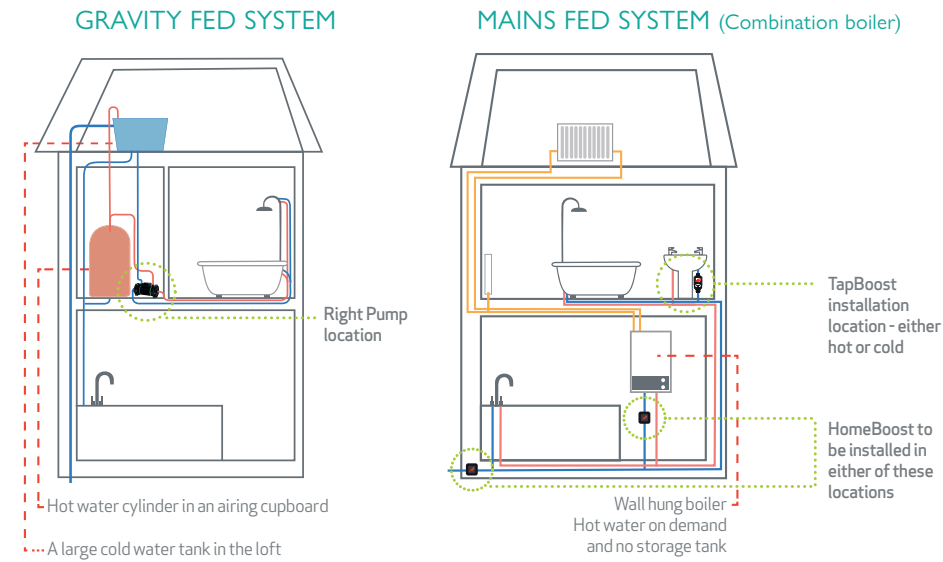

CHOOSING THE RIGHT PRODUCT

IDENTIFY WHAT TYPE OF HOT WATER SYSTEM YOU HAVE

If you have a Mains Fed system see our MAINSBOOSTER RANGE on the following page.

If you have a Gravity Fed system, you also need to answer the following questions:

POSITIVE OR NEGATIVE HEAD? Identify which pump is most suitable

It is important to know if your gravity fed system is positive head or negative head as incorrect selection could mean your pump won't work.

In a positive head system your water flow rate will be at least 2 l/min from your tap, however in a negative head system your flow rate will be less than 2 l/min.

If you cannot measure the water flow rate, then you can check if the system is suitable for a positive head pump if there is more than 600mm between the base of the cold-water storage tank and the highest point in the system after the pump. For example, the illustration to the right shows a shower with pipework below the dotted line indicating the 600mm point.

A positive head pump will only work in a positive head system. A universal (negative head) pump will work in both a positive and negative head system so if you are unsure choose a universal pump.