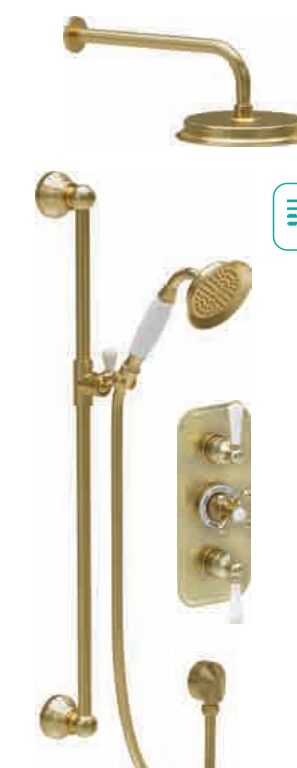

0.5 bar min.

– Includes handset & hose

Brushed Gold
176181 **£496**

SHOWER PACK

Thermostatic Valve, 1 Bar Min.

– Solid Brass Valve & Body
– Brass Shower Head & Handset

Brushed Gold
176173 **£929**

CONCEALED VALVE PACKAGE

Thermostatic valve, 0.5 bar min.

– Brass Handset & Valve

Brushed Gold
177244 **£1218**

WARWICK – BRUSHED NICKEL

**10 YEAR
GUARANTEE**

TUMBLER & HOLDER

Ceramic holder

Brushed Nickel
176210 **£83**