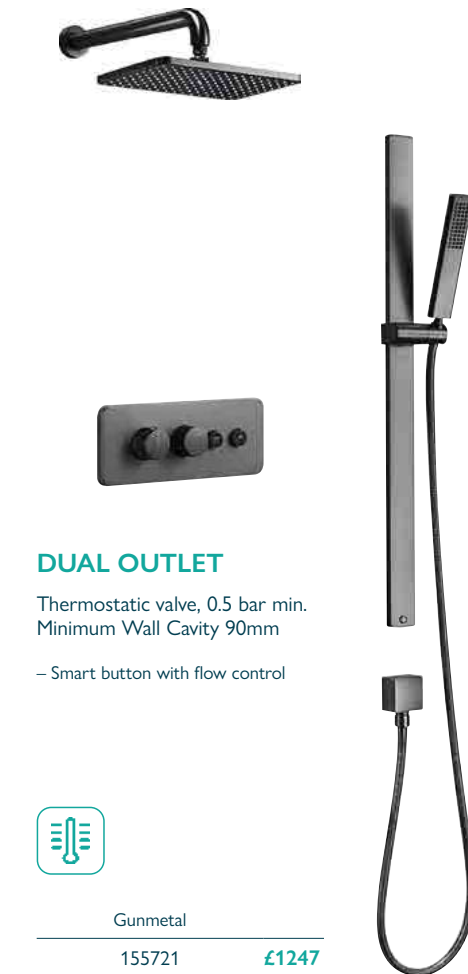

CONCEALED VALVE PACKAGE

DUAL OUTLET

Thermostatic valve, 0.5 bar min. Minimum Wall Cavity 90mm

- Smart button with flow control

Gunmetal

155721 £1247