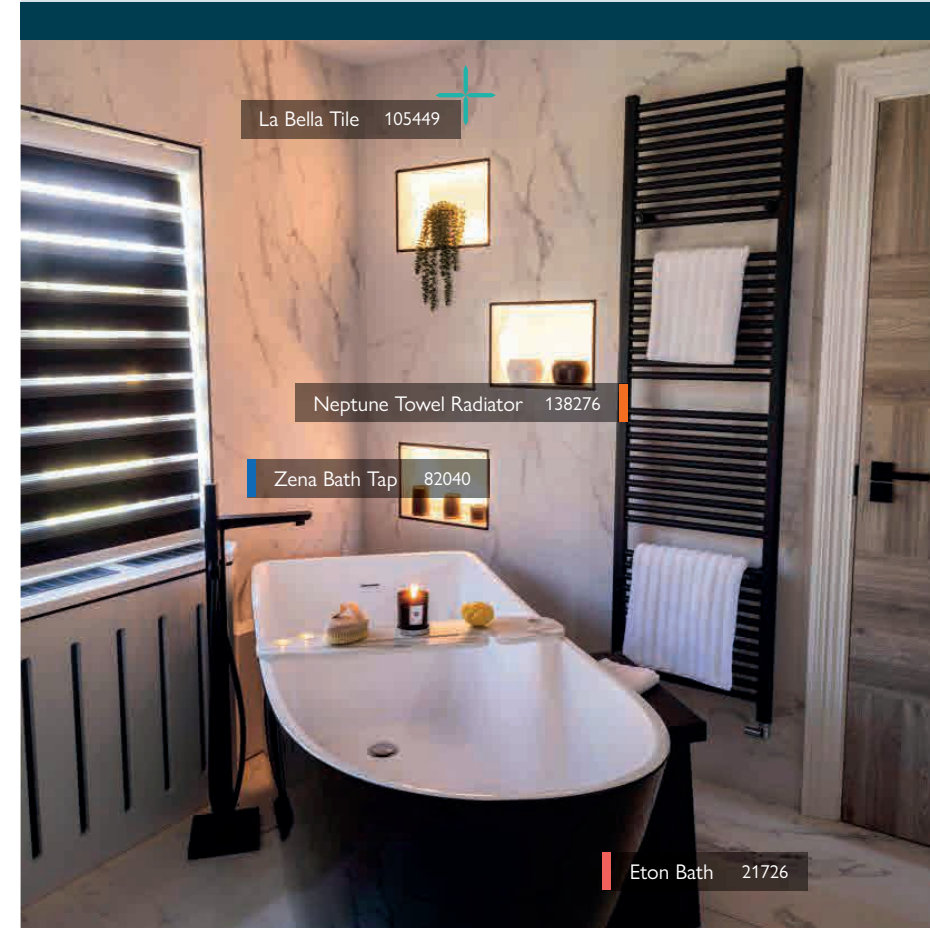

CUSTOMER INSPO

Scan here to see more inspo at [easybathrooms.com](https://www.easybathrooms.com)

Whether you're drawn to the timeless elegance of traditional designs with vintage fixtures and intricate tilework, or prefer the clean lines and bold aesthetics of modern bathrooms, our range offers something for everyone. Let's explore how our customers have transformed their bathrooms into unique and personalised sanctuaries.

Don't forget to tag us in your projects on socials! @easybathrooms