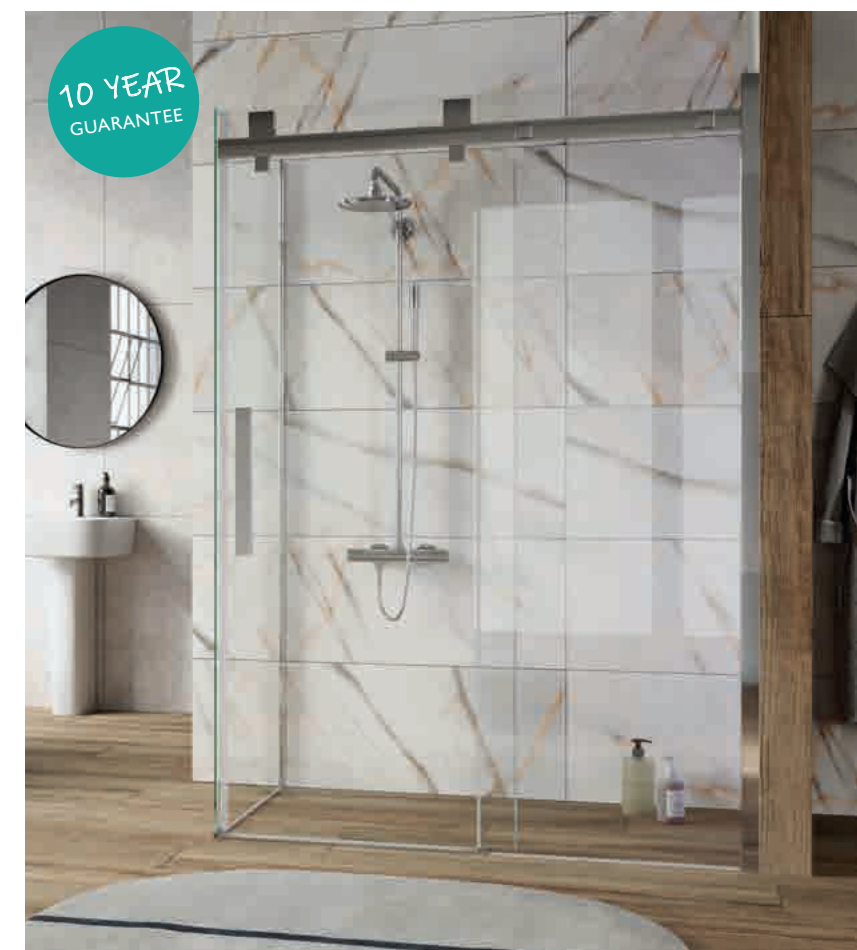

SIDE PANEL

	Min	Max
800	765	785
900	865	885