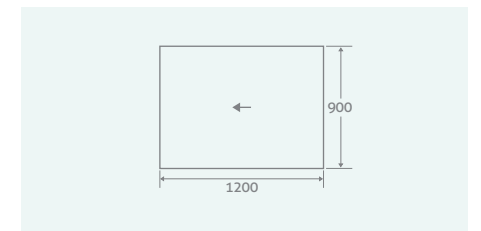

PLEASE NOTE, SUITABLE FOR TILES ONLY

Single Fall

1000 x 1000 x 20 - 7 128493 £326

Single Fall

1600 x 1000 x 20 - 7 128494 £467

Single Fall

1200 x 900 x 20 - 8 37830 £326

SINGLE FALL SLOPING BOARD LINEAR DRAIN