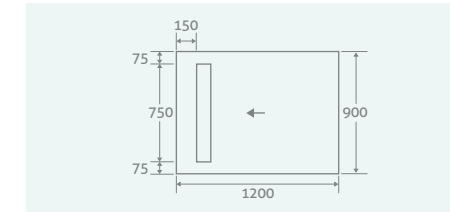

Single Fall
1200 x 900 x 40/25   37851   **£1055**