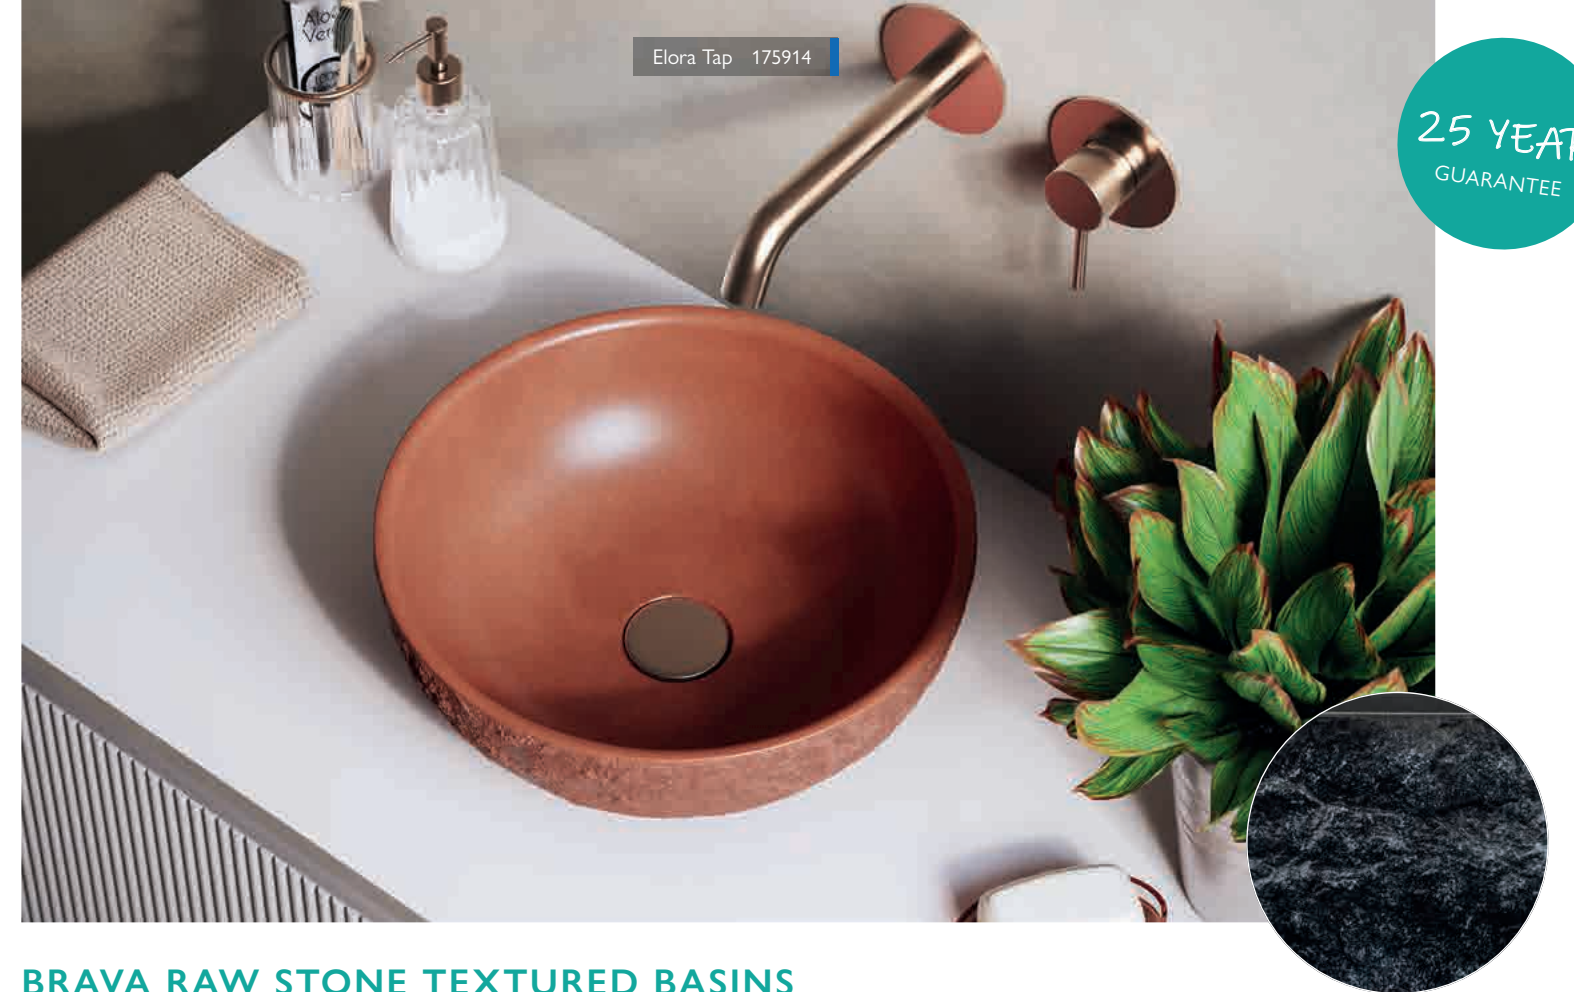

H 185 x W 550 x D 350 197036 197037 197038 197039 197040 **£289**

Elora Tap 175914

25 YEAR
GUARANTEE

BRAVA RAW STONE TEXTURED BASINS

ROUND

- No overflow, requires a free running waste page 175

Cream Light Grey Dark Grey Mustard Terracotta