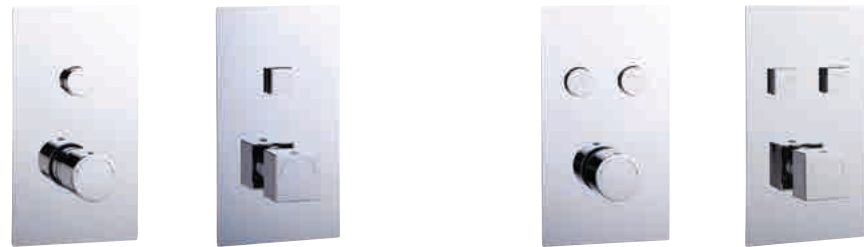

SINGLE OUTLET	
Round	Square
69263	69264
	£462

DUAL OUTLET	
Round	Square
69265	69266
	£500