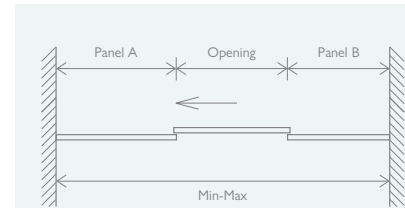

SLIDING SHOWER DOORS

SANA

- Easy Clean Glass
- 8mm Toughened Glass
- Solid Brass Handle
- Aluminium Profile
- Universally Handed