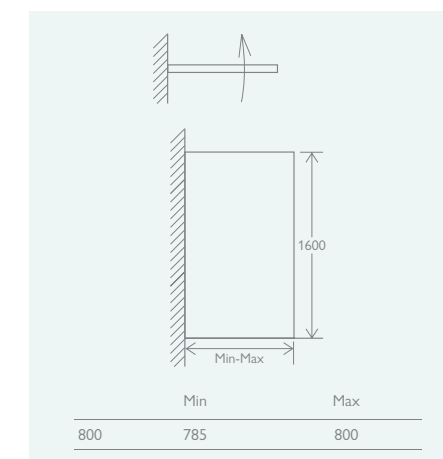

WETROOM EXTRAS

WATERPROOF THERMAL BOARDS

Our Waterproof Thermal Boards should be used as an alternative to plasterboard to line your walls and floor creating a waterproof, tanked and insulated substrate perfect for tiles.

1200 x 600 x 6	12859	£25
1200 x 600 x 10	12860	£29
1200 x 600 x 12	12861	£32
1200 x 600 x 20	12862	£36
2400 x 600 x 10	12863	£58
2400 x 600 x 12	12864	£64
2400 x 600 x 20	12865	£70
2600 x 900 x 12	37768	£113

BOARD FIX

Special adhesive & sealing agent for Waterproof Thermal Boards

290ml	37867	£34

SEATING KITS

Our Seating Kits are a simple, cost effective way to create the perfect seating in any steam room or wetroom. These kits can be easily trimmed to suit any area using standard hand tools.

SQUARE EDGE

1200 x 500 x 500	37884	£490

CURVED EDGE

1200 x 430 x 470	37885	£490

CURVED EDGE With Backrest

1200 x 590 x 845	37886	£685

FLOATING SHELF

Tileable wall shelf, designed to deliver a floating effect. Includes two solid steel wall brackets.

1200 x 600 x 80	124248	£569

BATH PANELS

Constructed from extruded polystyrene foam with a durable double-sided coating. Easy to install with adjustable feet for height adjustment. Provides high compressive strength & is fully waterproof.

FRONT PANEL

1850 x 600	37797	£114

END PANEL

850 x 600	37798	£47

New SS26

NOVA TILEABLE DRAIN COVER

Allows tiles to be fitted directly onto the cover, creating a discreet minimalist appearance. Suitable for tiles 8mm thick and above.

130 x 130 x 90	139523	£263

WALL NICHE

Elevates your bathroom design while providing sleek, integrated storage for bathroom essentials.

350 x 250 x 100	111288	£143

350 x 450 x 100	111289	£158

350 x 1600 x 150	111290	£257

ADDITIONAL WETROOM FIXINGS

GALVANISED BOARD FIXING WASHERS

36mm
Pack of 100

128489	£43

GLASS FIBRE JOINT TAPE

125mm x 25m
For Walls & Floors

15288	£31