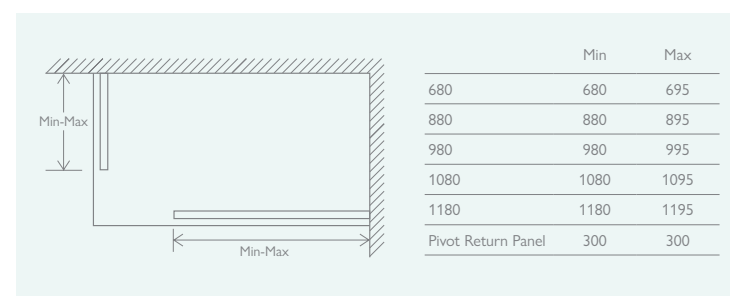

New Colour

	Chrome	Matt Black	Gunmetal	Brushed Gold	Brushed Bronze	Brushed Nickel	
680	210827	139933	139957	139945	175822	175823	£689
880	210828	139934	139958	139946	175824	175825	£745
980	210829	139935	139959	139947	175826	175827	£778
1080	210830	139936	139960	139948	175828	175829	£818
1180	210831	139937	139961	139949	175830	175831	£857
Pivot Return Panel (Optional)							
300	210874	167080	167082	167081	175834	175835	£275