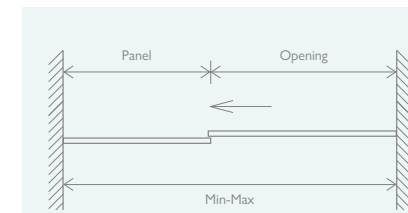

SHOWER TRAYS Pages 28-35

NORR

2000 8mm

- 8mm Toughened Glass
- Sleek Frameless Design
- Solid Brass Handle
- Aluminium Profile
- Universally Handed

SLIDING DOOR

Chrome		
1200	12583	£1049

SIDE PANEL

800	12584	£394
900	12585	£410