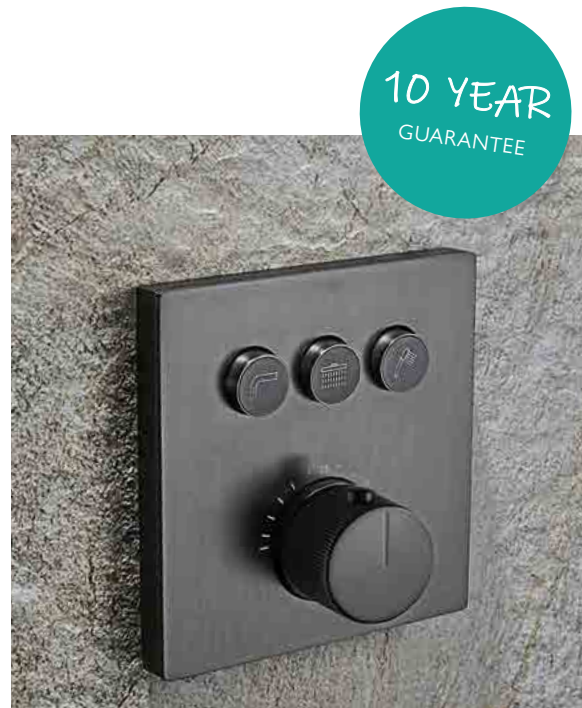

BAYLIN – GUNMETAL

BASIN MONO

0.5 bar min.
– Excludes waste

Gunmetal
138930 **£294**

SHOWER PACKS

FLOOR STANDING BATH SHOWER MIXER

1.0 bar min.

Gunmetal
138929 **£1231**

BAYLIN LUX

Thermostatic Valve, 1.5 Bar Min.

- Powerful air injection fixed head
- Stainless steel riser rail
- 3 function click hand shower
- Storage shelf
- Smart button with flow control
- Robust sliding holder

Gunmetal
138924 **£1674**

BAYLIN ARIS

Thermostatic Valve, 1.5 Bar Min.

- Powerful air injection fixed head
- Stainless steel riser rail
- 3 function click hand shower
- Storage shelf
- Smart button with flow control
- Robust sliding holder

Gunmetal
138917 **£1456**

CONCEALED VALVE PACKAGES

Thermostatic Valve, 1 Bar Min.

- Easy Install Casing
- Easy Clean Filters
- Pre-installed Internal Isolators
- Preset Temperature
- Solid Virgin Brass Construction
- ABS handset and fixed head

DUAL OUTLET

Gunmetal
152532 **£1303**

TRIPLE OUTLET

Gunmetal
152534 **£1499**

BAYLIN – CHROME

BASIN MONO

0.5 bar min.
– Excludes waste

Chrome
91156 **£268**

FLOOR STANDING BATH SHOWER MIXER

1.0 bar min.

Chrome
124267 **£1028**

SHOWER PACKS

BAYLIN LUX

Thermostatic Valve, 1.5 Bar Min.

- Powerful air injection fixed head
- Stainless steel riser rail
- 3 function click hand shower
- Storage shelf
- Smart button with flow control
- Robust sliding holder

Chrome
138925 **£1456**

BAYLIN ARIS

Thermostatic Valve, 1.5 Bar Min.

- Powerful air injection fixed head
- Stainless steel riser rail
- 3 function click hand shower
- Storage shelf
- Smart button with flow control
- Robust sliding holder

Chrome
138918 **£1334**

CONCEALED VALVE PACKAGES

Thermostatic Valve, 1 Bar Min.

- Easy Install Casing
- Easy Clean Filters
- Pre-installed Internal Isolators
- Preset Temperature
- Solid Virgin Brass Construction
- ABS handset and fixed head

DUAL OUTLET

Chrome
152531 **£1108**