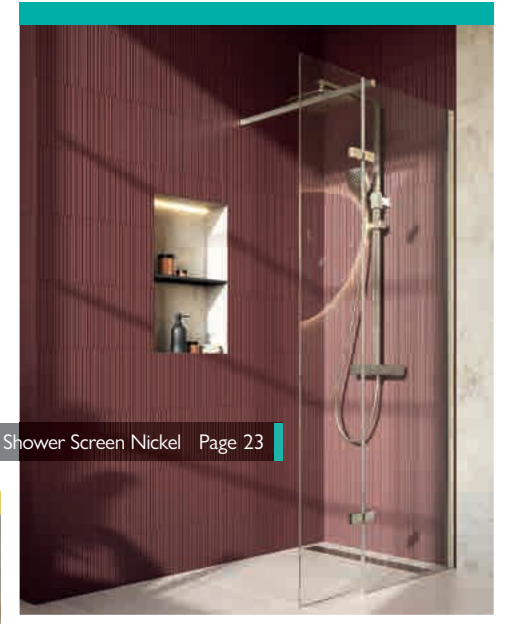

NEW SS26 Tile Brochure

The collection is brought to life through carefully styled spaces that showcase both form and function in perfect balance. The Manisa brassware range introduces a crisp, modern edge, with smooth, flowing lines and precision detailing that elevate everyday routines.

Completing the space, the Elise ceramics range offers a clean, streamlined aesthetic with its wall-hung design, maximising both space and ease of maintenance. Styled with light, patterned flooring and natural wood accents, it creates a bright, relaxed setting that feels effortlessly liveable. Together, these designs reflect the SS26 vision — beautifully considered bathrooms that blend performance, comfort and refined style.

Available in
Brushed Gold,
Brushed Bronze,
Nickel & Gunmetal

NEW FOR SS26

From natural stone basins to stainless steel niches

Step into SS26 with a collection designed to bring effortless luxury and natural elegance into the modern bathroom. This season is all about refined textures, warm finishes and beautifully balanced spaces that feel both calming and considered.

Upgrade your bathroom with sleek, built-in LED niches designed for both style and practicality. Made from durable stainless steel and built to handle wet environments while maintaining a premium finish. Integrated LED lighting adds a soft, ambient glow, turning everyday storage into a standout feature. Available in a range of contemporary finishes and sizes, they fit seamlessly into tiled walls for a clean, high-end look.

Available in
Brushed Chrome,
Brushed Gold,
Gunmetal, Brushed
Bronze, Matt Black