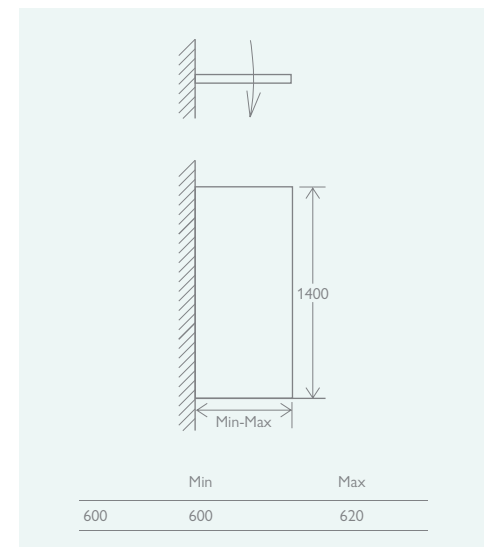

DOUBLE

	Chrome	
800	12537	£492