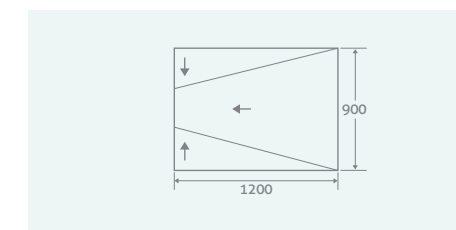

Three Falls

1200 x 900 x 30 - 8   129003   £298