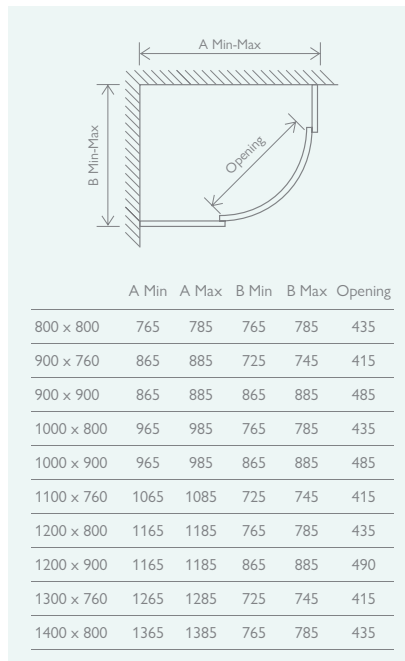

SHOWER TRAYS Pages 28-35