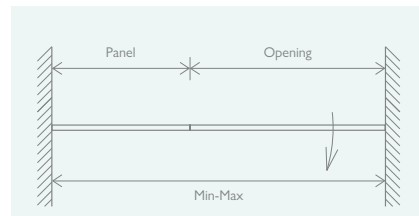

HINGED DOOR				
	Min	Max	Panel	Opening
800	765	800	212	500
900	865	900	212	600
1200	1165	1200	512	600

SIDE PANEL		
	Min	Max
800	765	795
900	865	895

LED STAINLESS STEEL NICHES
Page 413