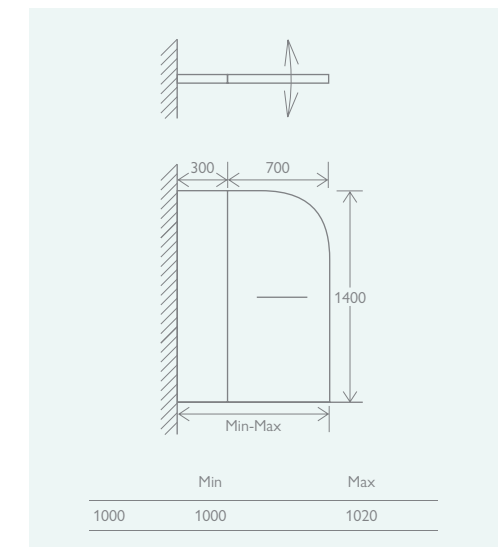

LED STAINLESS STEEL NICHE
Page 413

SINGLE CURVED

	Chrome	
800	12552	£304

DOUBLE

	Chrome	
Without Towel Rail	12550	£371
With Towel Rail	12553	£397

FEATURES
 Clear or Fluted
 8mm Easy Clean (Inside Only)
 Toughened Glass
 Matt Black, Gunmetal,
 Brushed Gold, Brushed Bronze
 or Brushed Nickel Profile
 Universally Handed