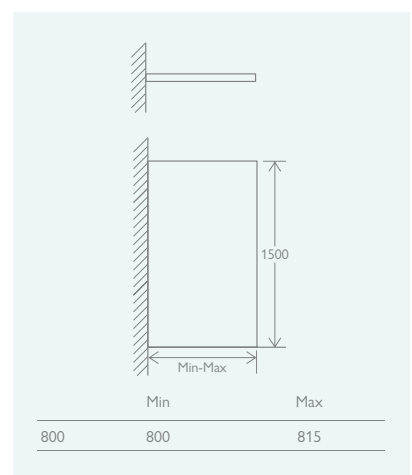

ROYLE

BATH SCREEN With Hinged Panel

Includes 1200mm support bar which can be cut down for use with narrower baths
 – Easy Clean Glass
 – 8mm Toughened Glass
 – Solid Brass Hinges
 – Aluminium Profile
 – Universally handed