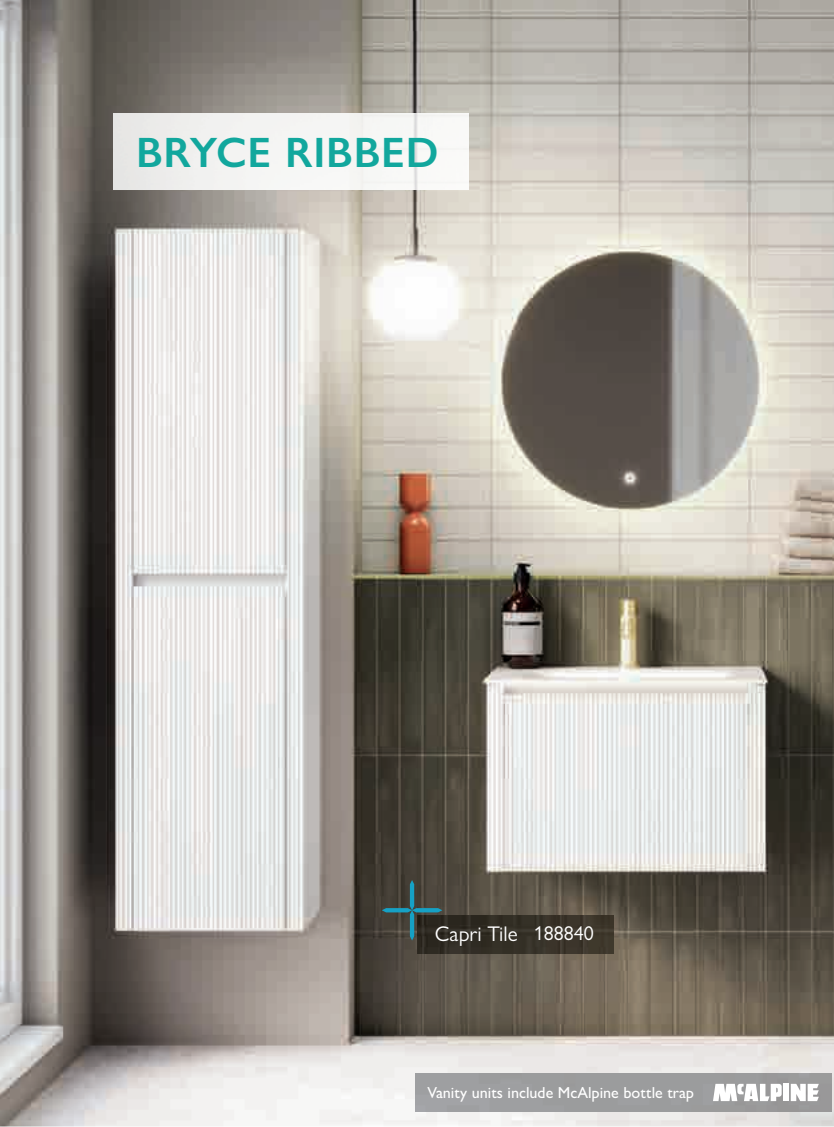

LIORA RIBBED

FEATURES

- Vanity Units With Integral Motion Sense LED Strip Light*
- Soft Close Doors & Drawers

10 YEAR
GUARANTEE

Built-in
LED Light*

Vanity Units include McAlpine bottle trap **M'ALPINE**

BRYCE RIBBED