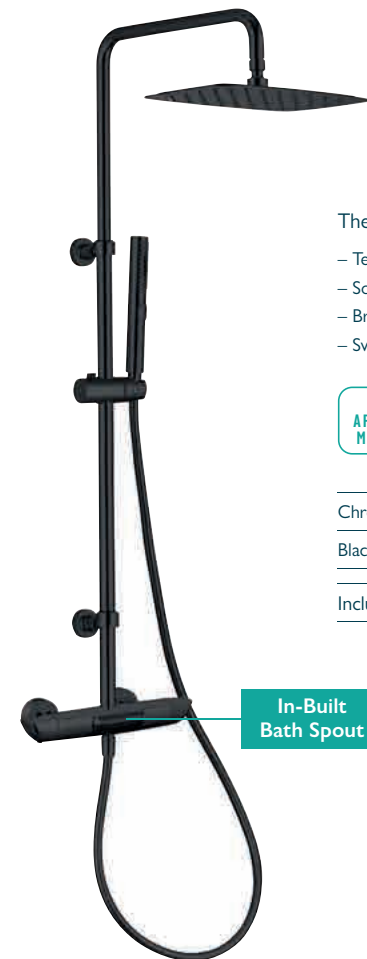

ZENA – CHROME

BASIN MONO

0.3 bar min.

– Includes waste

Chrome
69907 £227

WALL MOUNTED BASIN MIXER

0.5 bar min.

Chrome
82036 £223

WALL MOUNTED BATH MIXER

0.5 bar min.

Chrome
82038 £261

DECK MOUNTED 3 HOLE BATH FILLER

0.5 bar min.

Chrome
138956 £354

DECK MOUNTED 3 HOLE BATH SHOWER MIXER

0.5 bar min.

– Includes handset & hose

Chrome
138958 £409

BATH FILLER

0.5 bar min.

Chrome
69908 £303

TALL BASIN MONO

1.5 bar min.

Chrome
69910 £323

FLOOR STANDING BATH SHOWER MIXER

1.5 bar min.

Chrome
138959 £822

BIDET MONO

0.3 bar min.

– Includes waste

Chrome
139050 £190

SHOWER PACK

In-Built Bath Spout

In-Built Bath Spout

Thermostatic Valve, 1 Bar Min.

- Telescopic Height Adjustment
- Solid Brass Valve & Body
- Brass Handset & 200mm Fixed Head
- Swivel Head

Chrome 138960 £723
Black 138963 £757

Includes Easy Plumb Kit

ZENA – BLACK

BASIN MONO

0.3 bar min.

– Includes waste

Black
82032 £227

WALL MOUNTED BASIN MIXER

0.5 bar min.

Black
82037 £223

WALL MOUNTED BATH MIXER

0.5 bar min.

Black
82039 £261

DECK MOUNTED 3 HOLE BATH FILLER

0.5 bar min.

Black
138961 £354

DECK MOUNTED 3 HOLE BATH SHOWER MIXER

0.5 bar min.

– Includes handset & hose

Black
138962 £409

BATH FILLER

0.5 bar min.

Black
82034 £303

TALL BASIN MONO

1.5 bar min.

Black
82033 £323

FLOOR STANDING BATH SHOWER MIXER

1.5 bar min.

Black
82040 £822

CONCEALED VALVE PACKAGES

Thermostatic valve, 0.5 bar min. Minimum Wall Cavity 75mm

– Round or square controls

SINGLE OUTLET With Showerhead & Arm

Black
Round 155736 £559
Square 155737 £569

SINGLE OUTLET With Slide Rail Kit

Black
155726 £536
155727 £598

DUAL OUTLET With Slide Rail Kit, Showerhead & Arm

Black
155730 £874
155731 £946

DUAL OUTLET With Slide Rail Kit & Bath Filler

Black
155738 £773
155739 £835

TRIPLE OUTLET With Slide Rail Kit, Bath Filler, Showerhead & Arm