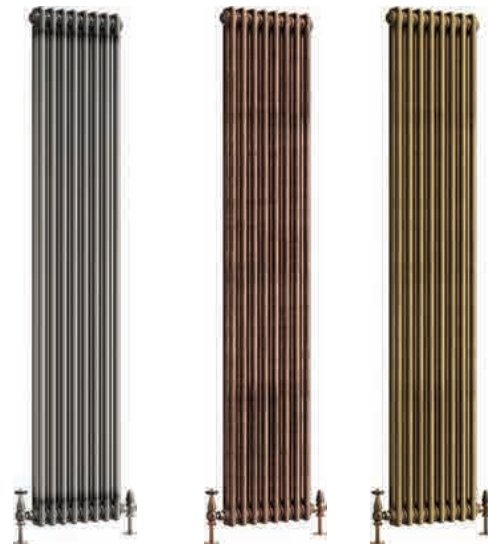

BTU	Raw Metal	Antique Copper	Antique Brass
H 1800 x W 200	1768	185031 £225	185065	185097 £275
H 1800 x W 290	2651	185032 £323	185066	185098 £396
H 1800 x W 380	3535	185033 £410	185067	185099 £502

RADIATOR FEET

Raw Metal	185063	£78
Antique Copper	185129	£94
Antique Brass	185131	£94

DESIGNER RADIATORS

Pipe Centres Are Width Plus Valve

– Hand-finished so there will be slight variations to the surface