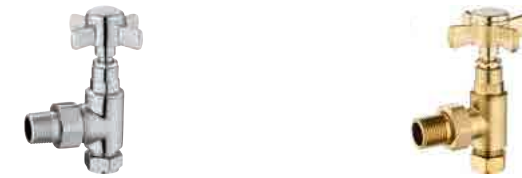

	Chrome	Black Nickel	Satin Nickel	Antique Brass	Antique Copper		
Angled	33104	£112	176217	176218	176219	185225	£136

CROSSHEAD

	Chrome	Brushed Gold	
	14973	163286	£71

PIPE CONNECTOR & COLLAR

Complete your room with 15mm copper pipe connector finished to match