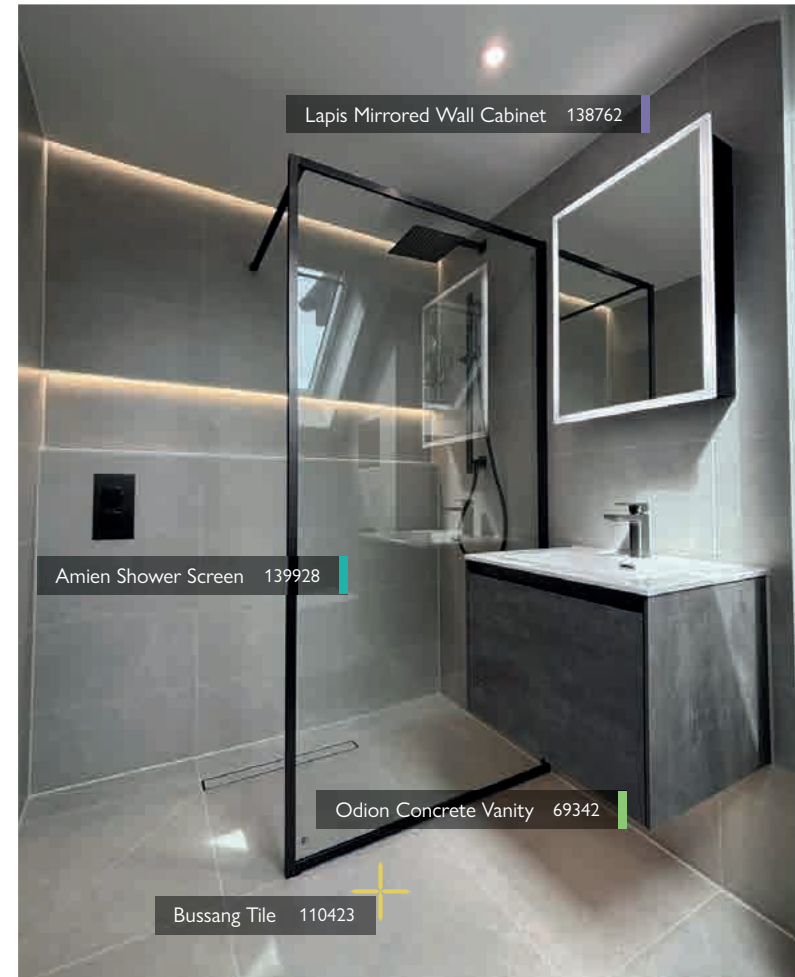

CUSTOMER INSPO

Scan here to see more inspo at [easybathrooms.com](https://www.easybathrooms.com)

Whether you're drawn to the timeless elegance of traditional designs with vintage fixtures and intricate tilework, or prefer the clean lines and bold aesthetics of modern bathrooms, our range offers something for everyone. Let's explore how our customers have transformed their bathrooms into unique and personalised sanctuaries.

Don't forget to tag us in your projects on socials! @easybathrooms