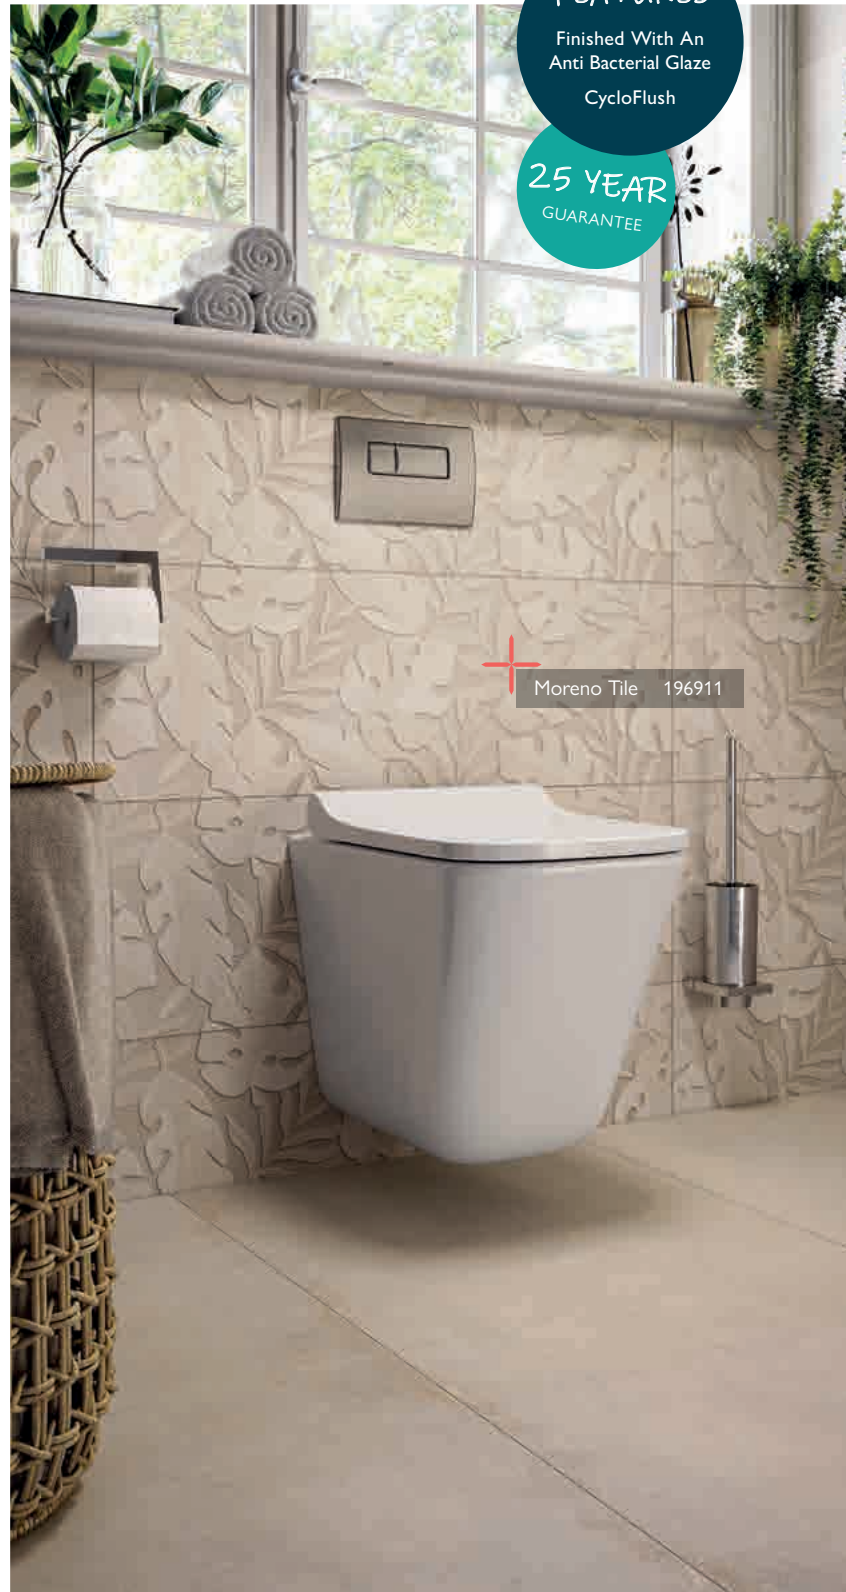

FEATURES

Finished With An Anti Bacterial Glaze CycloFlush

25 YEAR GUARANTEE

Moreno Tile 196911