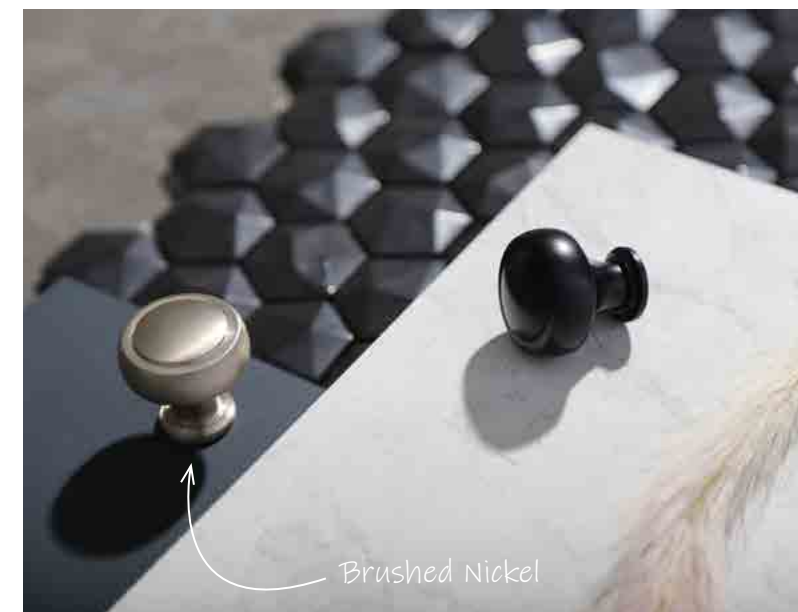

URBAN

HANDLE £26

H 16 x W 257 x D 35
Screw centres 192

Brushed Nickel	128540
Brushed Gold	128539