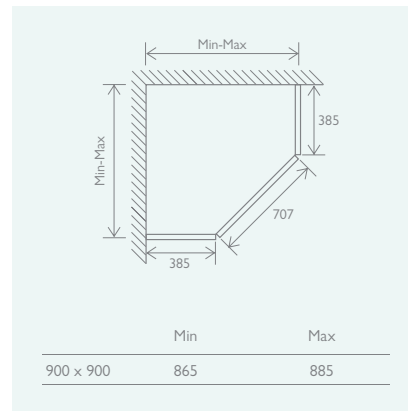

Chrome 147000 **£37**

Standard	210987	£311
Anti-Slip NEW	210990	£362
110mm Leg Set	152001	£146

LED STAINLESS STEEL NICHES
 Page 413

PENTA

2020 8mm

PIVOT DOOR

Chrome **Gunmetal** **Brushed Gold** **Brushed Bronze** **Brushed Nickel**
 900 x 900 17976 **£992** 210763 210765 210766 210764 **£1216**