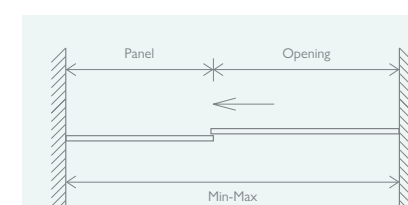

SIDE PANEL

700	17572	£339
760	12580	£339
800	12581	£362
900	12582	£382

SLIDING DOOR

	Min	Max	Panel	Opening
1000	965	1000	380	379
1100	1065	1100	430	429
1200	1165	1200	480	479
1400	1365	1400	580	579
1500	1465	1500	630	629
1700	1665	1700	730	729

SIDE PANEL

	Min	Max
700	665	700
760	725	760
800	765	800
900	865	900

SHOWER TRAYS Pages 28-35