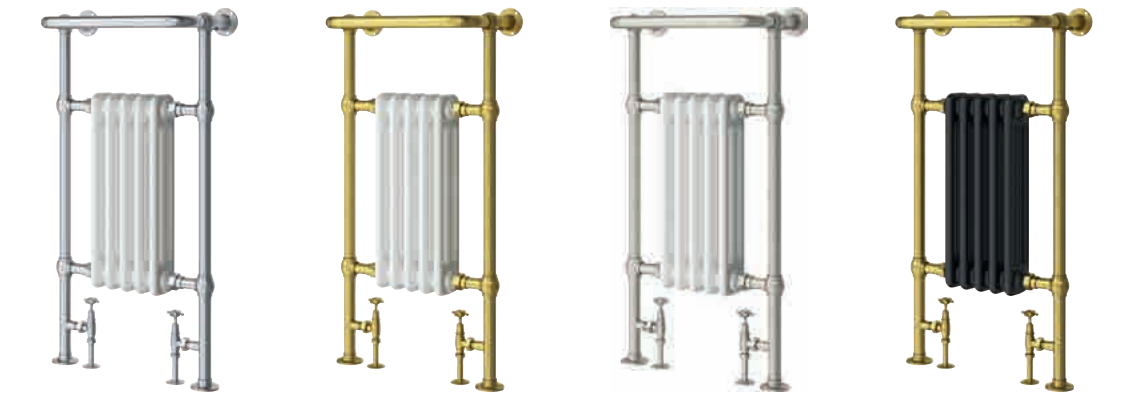

SMALL HEATED TOWEL WARMER

Pipe centres 358mm plus valves

H 938 x W 500	BTU	Chrome/White	Brushed Gold/White	Brushed Nickel/White	Brushed Gold/Black
	1448	12682	138789	186115	138790
		£470	£716	£716	£716