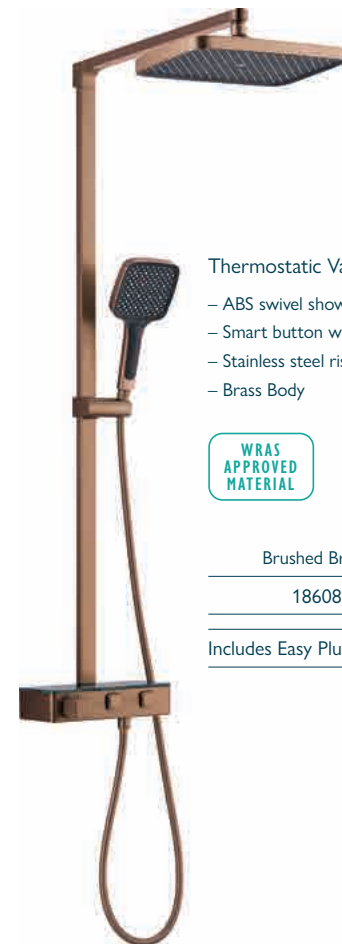

Thermostatic Valve, 1.5 Bar Min.
– ABS swivel shower head & handset
– Smart button with flow control
– Stainless steel riser rail & hose
– Brass Body

Brushed Bronze
186086 £1142
Includes Easy Plumb Kit