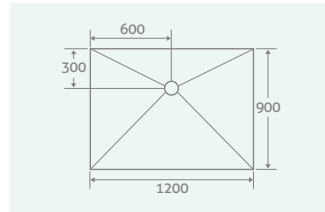

Offset Drain
1200 x 900 x 20   12855   **£387**