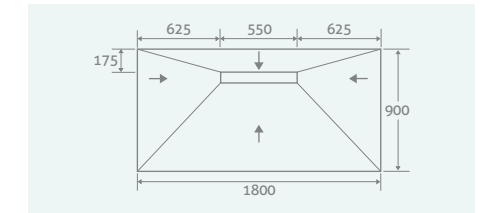

Four Falls
1800 x 900 x 30   37850   **£1078**