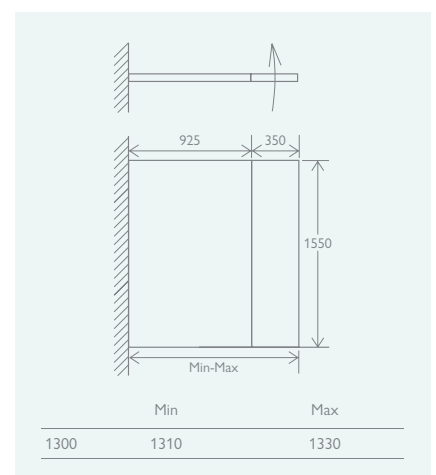

ROYLE

BATH SCREEN With Hinged Panel

Includes 1200mm support bar which can be cut down for use with narrower baths
– Easy Clean Glass
– 8mm Toughened Glass
– Solid Brass Hinges
– Aluminium Profile
– Universally handed

Chrome	14447	£659
Black	138913	£701