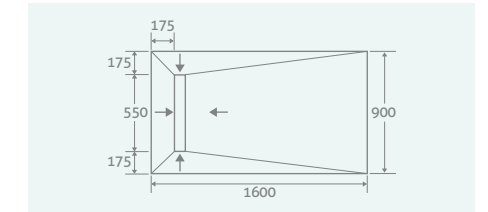

Four Falls
1600 x 900 x 30   37849   **£1042**