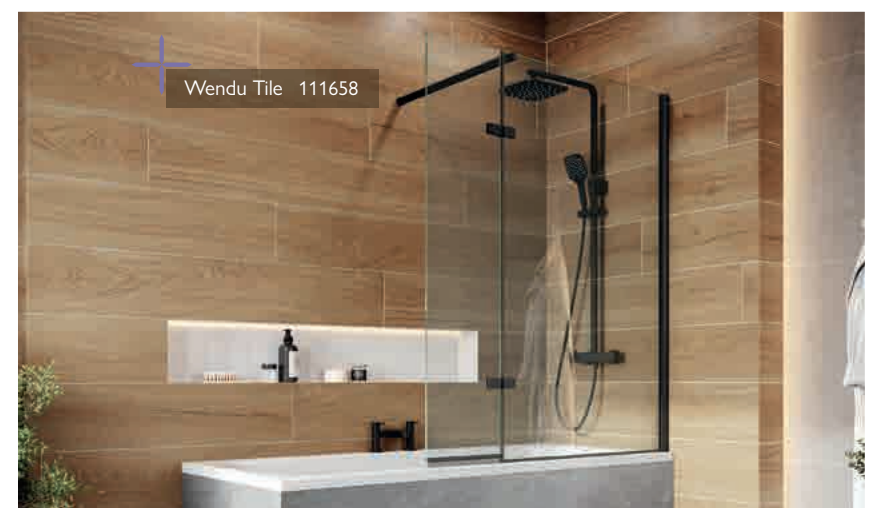

Wendu Tile 111658