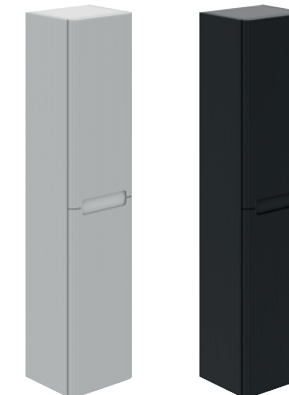

TALL CABINET

- Soft close doors
- Universally handed

WALL HUNG	White	Black	
H 1500 x W 350 x D 300	167912	167917	£806

WORKTOP

Solid surface worktop with matt soft touch finish

- Pre-drilled waste hole
- Includes McAlpine bottle trap