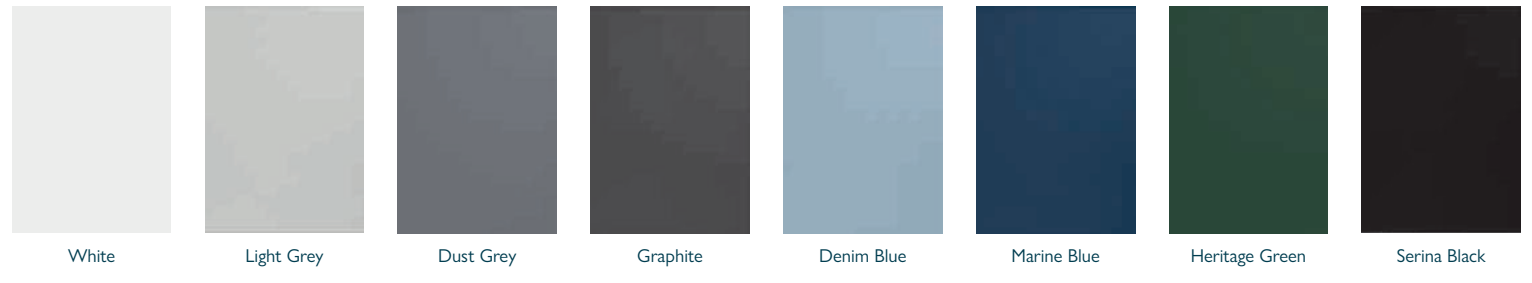

Doors: Surrey Gloss White
Handles: Sleek Brushed Gold

DOOR OPTIONS

Plain door fronts
– Available in matt or gloss

White Light Grey Dust Grey Graphite Denim Blue Marine Blue Heritage Green Serina Black

YOU CAN HANDLE IT
See our range of handles on page 326