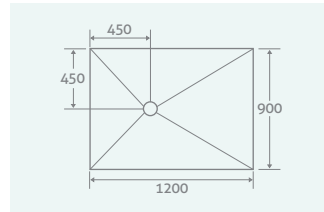

128449 £134

WETROOM INSTALLATION WITH A TRAY

STANDARD TRAYS

Can be ordered as Tray + Installation Kit or Tray + Drain + Sealing Kit

PLEASE NOTE, SUITABLE FOR TILES ONLY

Offset Drain
1000 x 1000 x 20 12853 **£359**