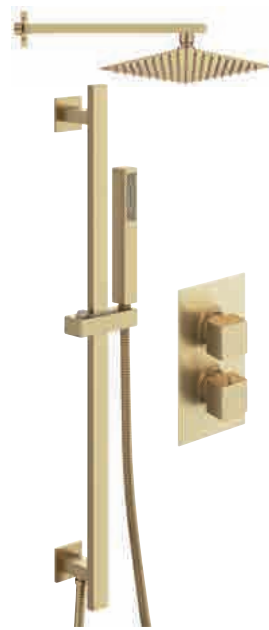

Thermostatic valve, 0.5 bar min. Minimum Wall Cavity 75mm
– Square controls

SINGLE OUTLET With Showerhead & Arm

Brushed Gold
155735 £702

SINGLE OUTLET With Slide Rail Kit

Brushed Gold
155728 £758

DUAL OUTLET With Slide Rail Kit, Showerhead & Arm