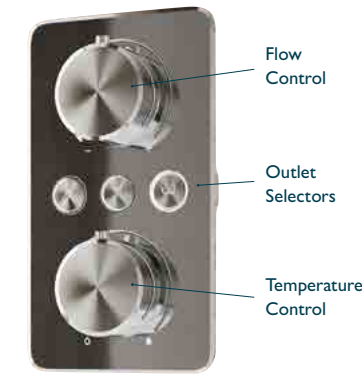

CONTROLLER

WRAS APPROVED MATERIAL

Optional eco mode on the SmartValve™ can be selected for water saving up to 33% (water system dependant),

Wifi, Mobile App, Google Home & Amazon Alexa enabled, allowing you to control multiple showers remotely. Features thermostatic temperature control for safe, consistent performance, with an adjustable maximum temperature and easy-glide controls for simple use.