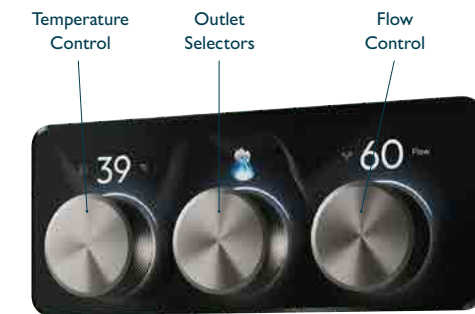

S3 SMART DIGITAL SHOWER

CONTROLLER

WRAS APPROVED MATERIAL