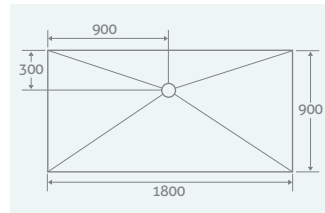

1200 x 1200 x 20 12852 **£442**

1800 x 900 x 20 37822 **£510**

Offset Drain
1300 x 800 x 20 12856 **£387**

Offset Drain
1500 x 800 x 25 12857 **£451**

Offset Drain
1800 x 900 x 25 12858 **£510**

COMPLETE INSTALLATION KIT With Drain