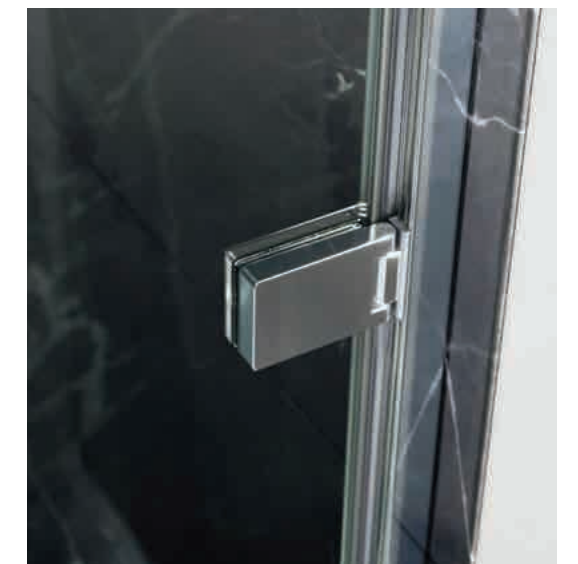

LED STAINLESS STEEL NICHES
Page 413

GLYN

FRAMELESS BATH SCREEN

- Aluminium profile
- Zinc alloy & brass hinges
- Universally handed

SINGLE

	Chrome	
600	12536	£284

DOUBLE

	Chrome	
800	12537	£492