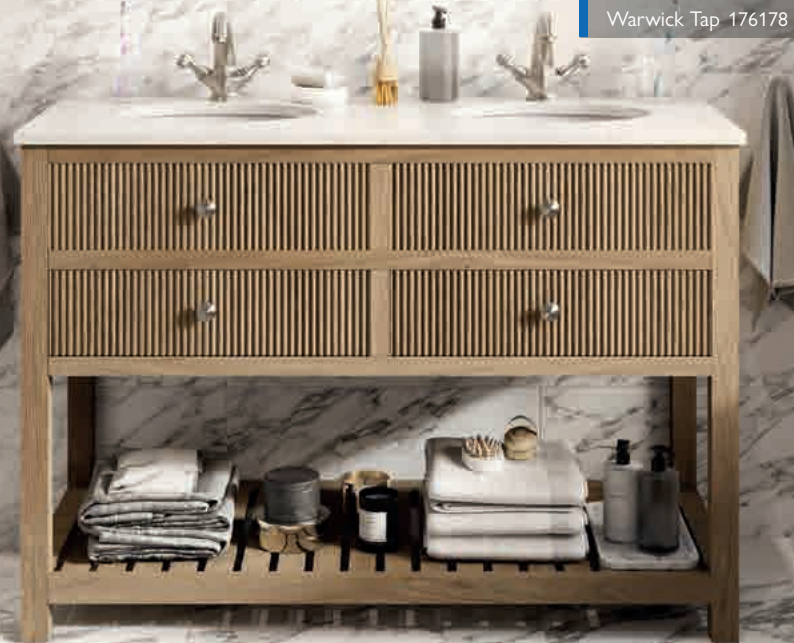

Warwick Tap 176178

Vanity units include McAlpine bottle trap **McALPINE**

FEATURES

Includes Ceramic Basin
Soft Close Drawers
& Doors

10 YEAR
GUARANTEE