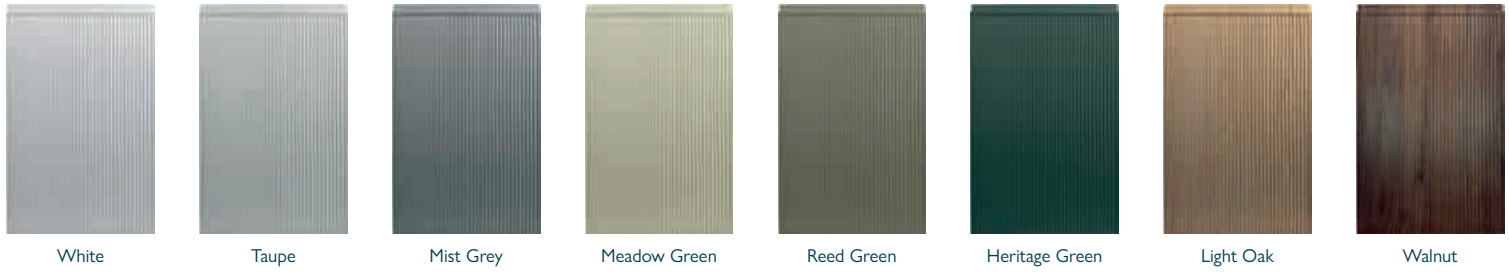

DOOR OPTIONS

Ribbed handleless door fronts
– Available in matt

White   Taupe   Mist Grey   Meadow Green   Reed Green   Heritage Green   Light Oak   Walnut