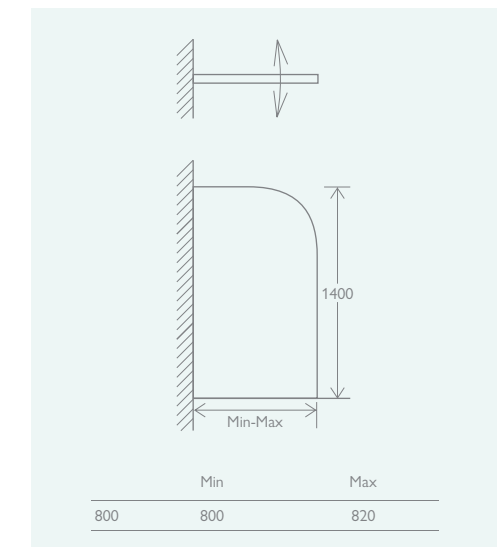

LED STAINLESS STEEL NICHE
Page 413

SINGLE CURVED

	Chrome	
800	12552	£304

DOUBLE

	Chrome	
Without Towel Rail	12550	£371
With Towel Rail	12553	£397

FEATURES
 Clear or Fluted
 8mm Easy Clean (Inside Only)
 Toughened Glass
 Matt Black, Gunmetal,
 Brushed Gold, Brushed Bronze
 or Brushed Nickel Profile
 Universally Handed