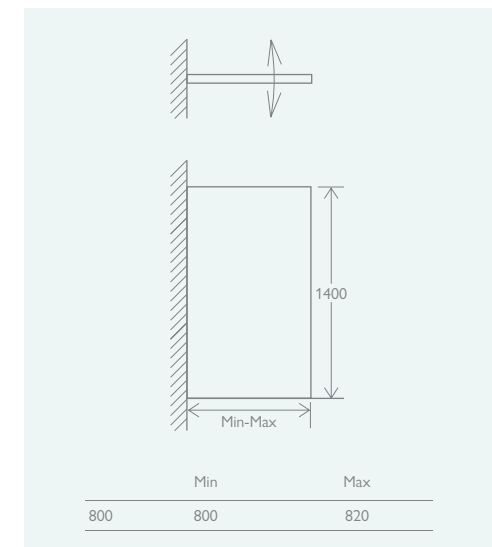

LED STAINLESS STEEL NICHE
Page 413

SINGLE CURVED

	Chrome	
800	12552	£304

DOUBLE

	Chrome	
Without Towel Rail	12550	£371
With Towel Rail	12553	£397

FEATURES
 Clear or Fluted
 8mm Easy Clean (Inside Only)
 Toughened Glass
 Matt Black, Gunmetal,
 Brushed Gold, Brushed Bronze
 or Brushed Nickel Profile
 Universally Handed