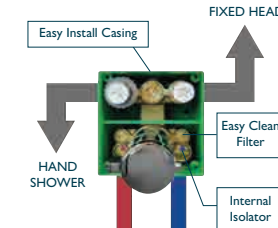

CONCEALED VALVE PACKAGES

Thermostatic Valve, 1 Bar Min.

- Easy Install Casing
- Easy Clean Filters
- Pre-installed Internal Isolators
- Preset Temperature
- Solid Virgin Brass Construction
- ABS handset and fixed head