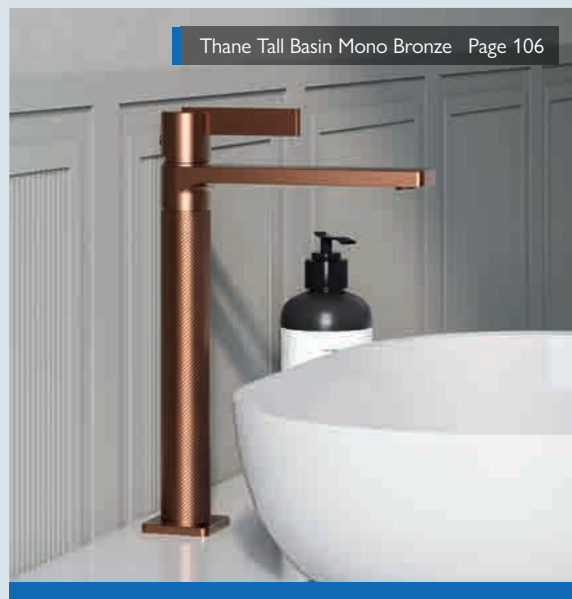

Talon LED Mirror Page 330

Hayward Vanity Unit Page 222

Royle Shower Screen Nickel Page 23

LED Niche Brushed Gold Page 413

Available in
Brushed Chrome,
Brushed Gold,
Gunmetal, Brushed
Bronze, Matt Black

Thane Tall Basin Mono Bronze Page 106