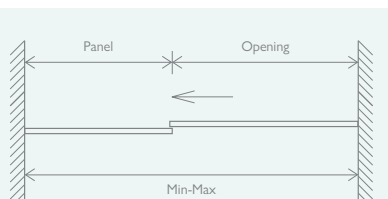

SLIDING DOOR

	Min	Max	Panel	Opening
1000	965	1000	396	375
1100	1065	1100	446	425
1200	1165	1200	496	475
1300	1265	1300	546	525
1400	1365	1400	596	575
1500	1465	1500	655	625
1600	1565	1600	705	675
1700	1665	1700	-	-

SIDE PANEL

	Min	Max
700	665	700
760	725	760
800	765	800
900	865	900

RIVAR

SLIDING DOOR

	Chrome	
1000	12592	£409
1200	12595	£427

SIDE PANEL

760	12600	£256
800	12604	£267
900	12608	£288

SLIDING DOOR

	Min	Max	Panel	Opening
1000	965	995	400	375
1200	1165	1195	500	475

SIDE PANEL

	Min	Max
760	725	745
800	765	785
900	865	885

LED STAINLESS STEEL NICHES

Page 413

SHOWER TRAYS

Pages 28-35