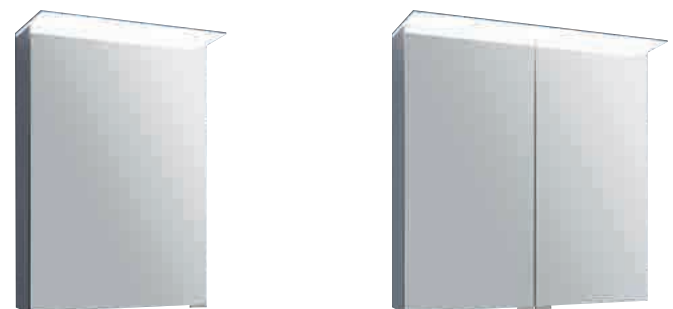

RUBY ALUMINIUM LED MIRRORED WALL CABINETS

Infrared Sensor*: Bottom
Shaver Socket: Top Right Inside

10 YEAR
GUARANTEE