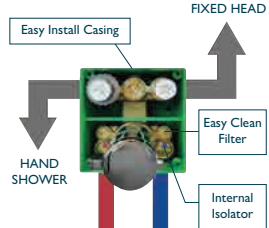

CONCEALED VALVE PACKAGES

Thermostatic Valve, 1 Bar Min.

- Easy Install Casing
- Easy Clean Filters
- Pre-installed Internal Isolators
- Preset Temperature
- Solid Virgin Brass Construction
- ABS handset and fixed head