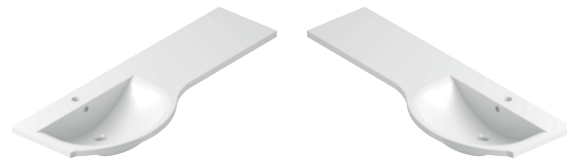

CURVE BASIN With Worktop

– Includes McAlpine bottle trap

For Standard Base Units	Left Hand	Right Hand	
1244	208851	208853	£562
1544	208852	208854	£588

For Slim Base Units – Corner tap hole

1244	208855	208857	£555
1544	208856	208858	£580