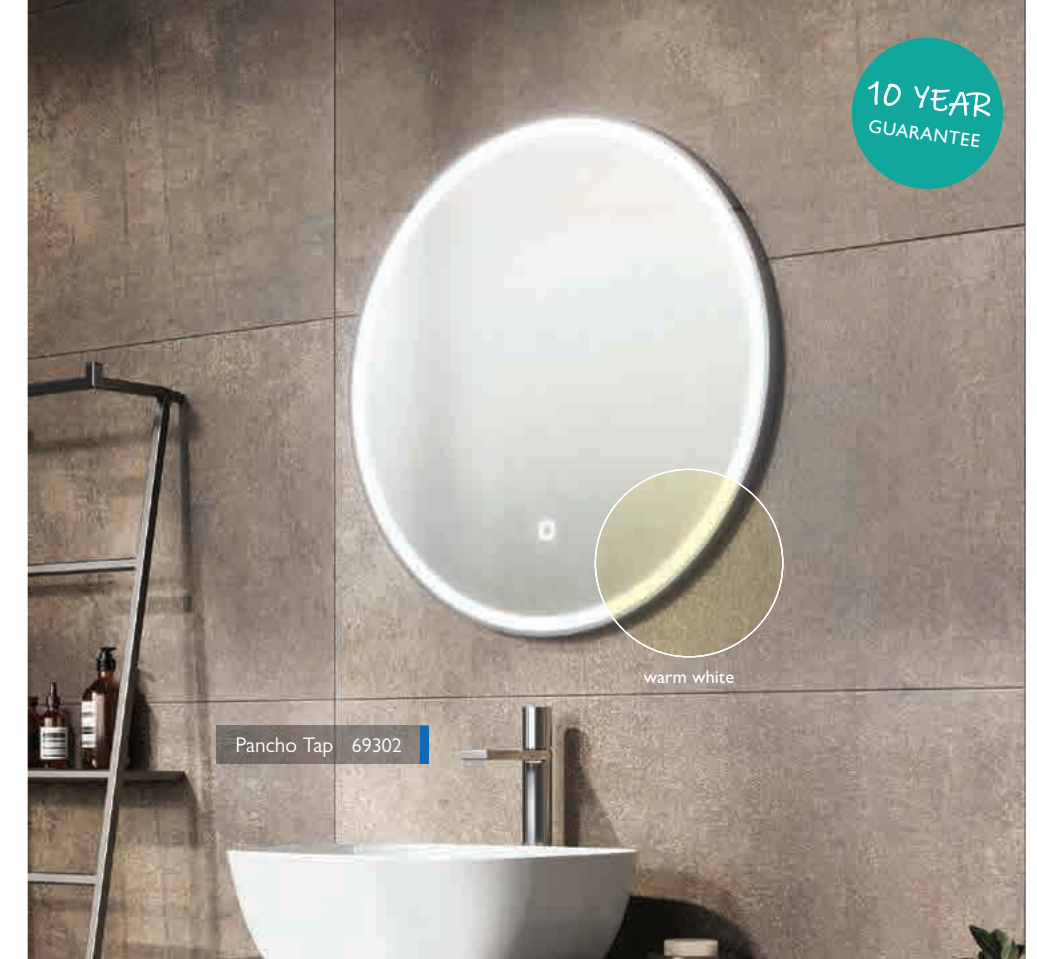

Pancho Tap 69302