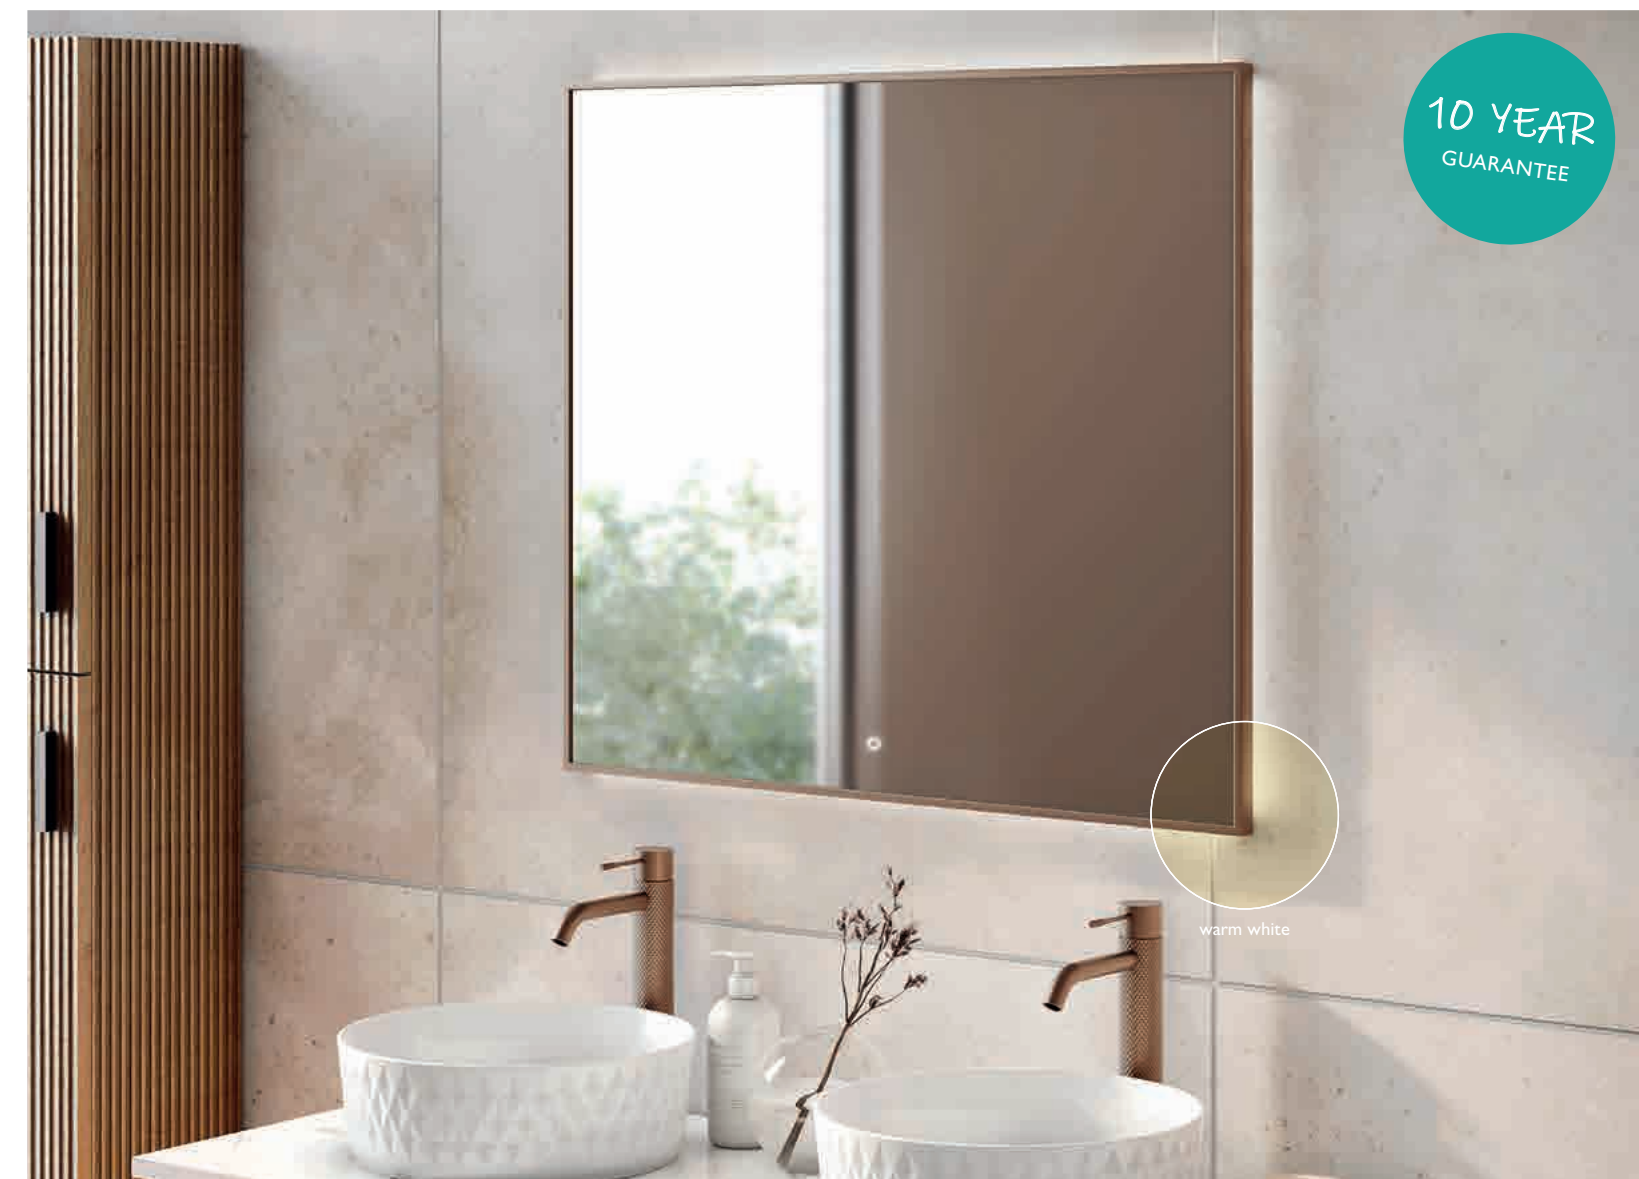

MIRRORS

Our mirrors and cabinets have been specially designed for the bathroom and come with a high IP44 rating as standard. Look through our wide selection which ranges from simple to high-tech with features such as infrared sensors, bluetooth speakers, anti-mist technology, built in shaver sockets and more. You are sure to find the mirror that is right for you.

KEY

European Economic Area Approved	Infrared Sensor	Shaver Socket	Touch Switch
Bluetooth	Demister Pad	Either Orientation	Ingress Protection Rating
Wireless Phone Charger	Toothbrush Charger		

LED MIRRORS

RIONE LED BACKLIT MIRROR With Dual Light Mode

- Touch switch
- Cool white 6500k, warm white 2700k
- Demister pad

	Black	Brushed Gold	Gunmetal	Brushed Bronze
W 450 x H 725 x D 30	138935 £364	138941	-	- £408
W 500 x H 725 x D 30	138936 £376	138942	-	- £421
W 600 x H 725 x D 30	138937 £398	138943	210947	210946 £443
W 850 x H 550 x D 30	138938 £398	138944	210949	210948 £443
W 1000 x H 550 x D 30	138939 £443	138945	-	- £488
W 1200 x H 550 x D 30	138940 £455	138946	210951	210950 £509

	Low Energy LED	Infrared Sensor	Touch Switch	Demister Pad	Shaver Socket	Wireless Phone Charger	Toothbrush Charger	Bluetooth Speakers	Backlit
RIONE	•	-	•	•	-	-	-	-	•