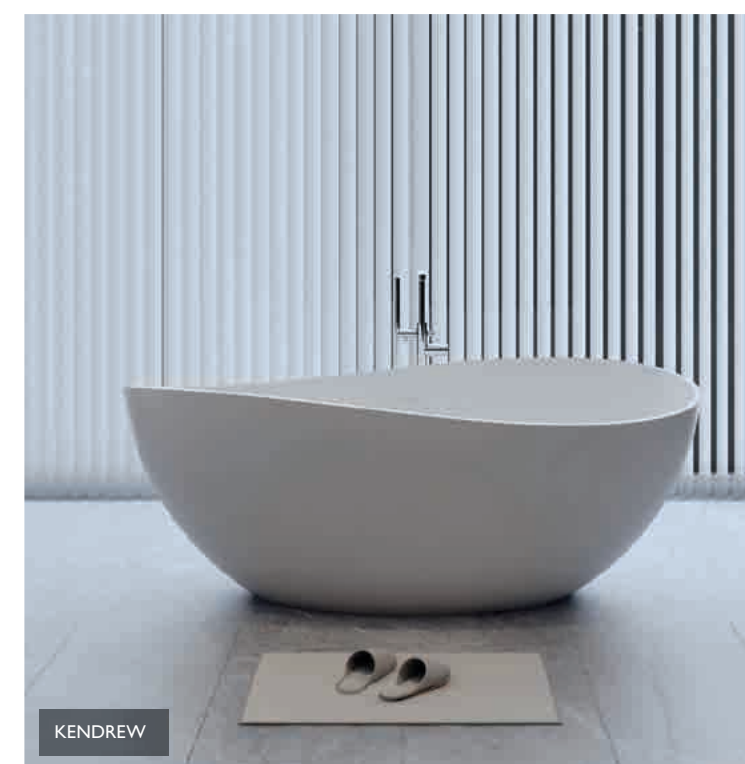

SKYE

KENDREW