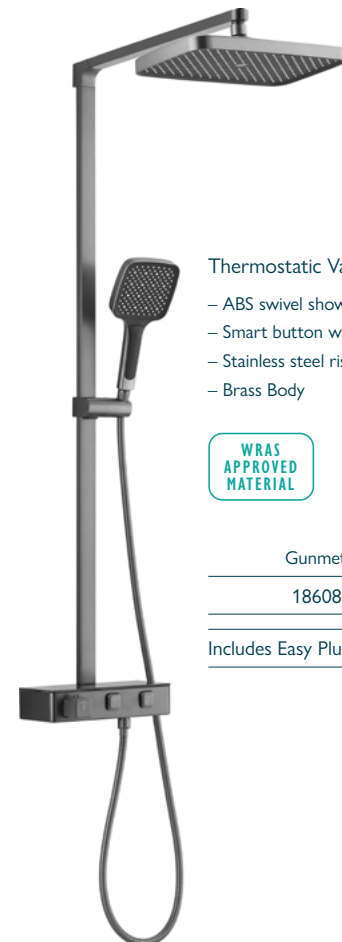

SHOWER PACK

Thermostatic Valve, 1.5 Bar Min.
– ABS swivel shower head & handset
– Smart button with flow control
– Stainless steel riser rail & hose
– Brass Body

Gunmetal
186084 £1142
Includes Easy Plumb Kit