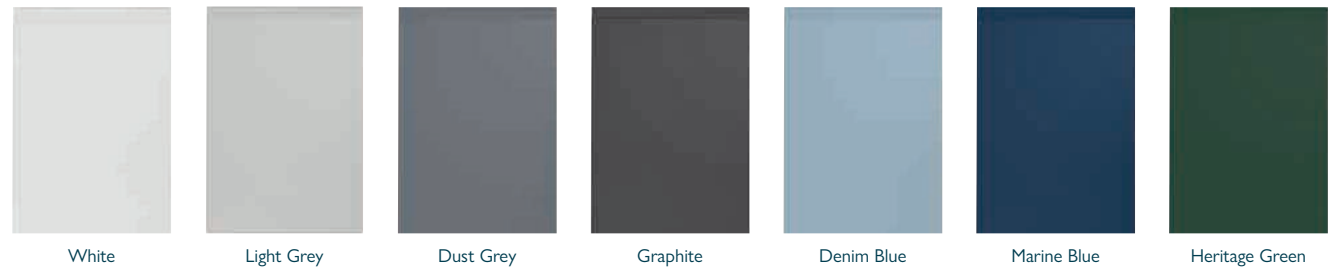

Handleless door fronts
- Available in matt

White Light Grey Dust Grey Graphite Denim Blue Marine Blue Heritage Green

Pescara Fan Tile 140093

Doors: Gingham Graphite
Basin: Inverso 600mm
Worktop: Marmo Treviso