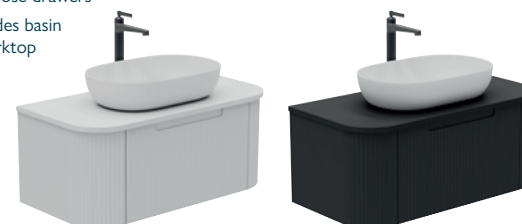

Downton Tap 167115

FEATURES

- 2 Worktop Options
- Soft Close Doors & Drawers

10 YEAR GUARANTEE

VANITY UNIT

- Soft close drawers
- Excludes basin & worktop

ADD MOOD LIGHTING
See our full range on page 411

ADD STRIP LIGHTS
Including PIR Sensor