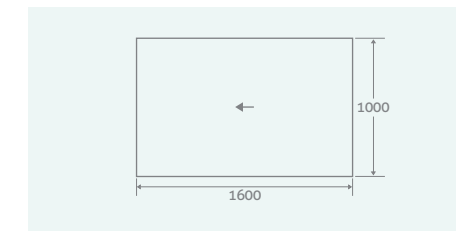

PLEASE NOTE, SUITABLE FOR TILES ONLY

Single Fall

1000 x 1000 x 20 - 7 128493 £326

Single Fall

1600 x 1000 x 20 - 7 128494 £467

Single Fall

1200 x 900 x 20 - 8 37830 £326

SINGLE FALL SLOPING BOARD LINEAR DRAIN