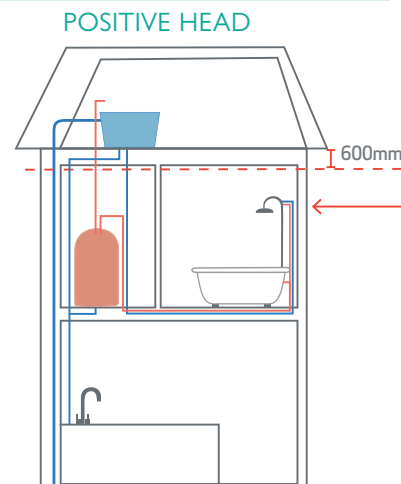

For help deciding which pump is best for you please scan the QR code to take you to the Salamander Pumps website.

SINGLE OR TWIN? Do you want to boost either hot OR cold water or both?

SINGLE Hot OR cold water

A single pump only has one impeller which can be connected to either the hot or cold water supply.

TWIN Hot AND cold water

Twin pumps have two impellers, one at each end of the pump, one for hot water and the other for cold water.

SHOWERHEAD AND BATHROOM SIZE?

The bigger the shower head or the more things you want to pump, the more powerful pump you are going to need.

1.5 bar pump

Shower **ONLY** with a shower head of 100-120mm

2.0 bar pump

Small bathroom and a shower with a showerhead of 100-120mm

Large bathroom or multiple smaller bathrooms with a shower head of 120mm+

3.0 bar pump

Multiple bathrooms, 150mm+ shower heads and/or shower with massage function and body jets