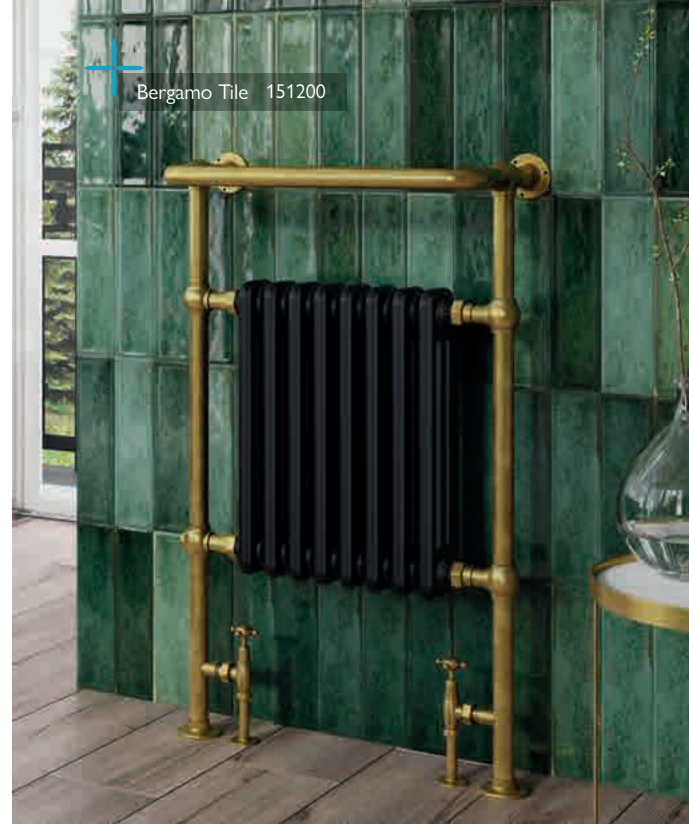

Bergamo Tile 151200