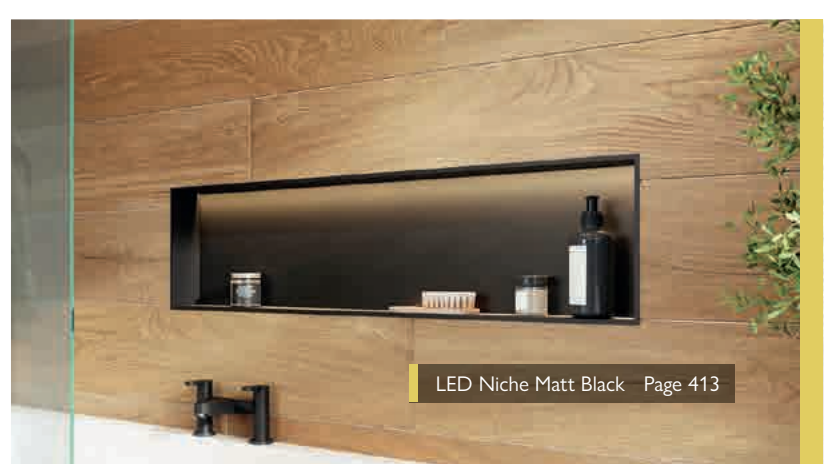

Upgrade your bathroom with sleek, built-in LED niches designed for both style and practicality. Made from durable stainless steel and built to handle wet environments while maintaining a premium finish. Integrated LED lighting adds a soft, ambient glow, turning everyday storage into a standout feature. Available in a range of contemporary finishes and sizes, they fit seamlessly into tiled walls for a clean, high-end look.

Talon LED Mirror Page 330

Hayward Vanity Unit Page 222

Royle Shower Screen Nickel Page 23

LED Niche Brushed Gold Page 413

Available in
Brushed Chrome,
Brushed Gold,
Gunmetal, Brushed
Bronze, Matt Black

Thane Tall Basin Mono Bronze Page 106