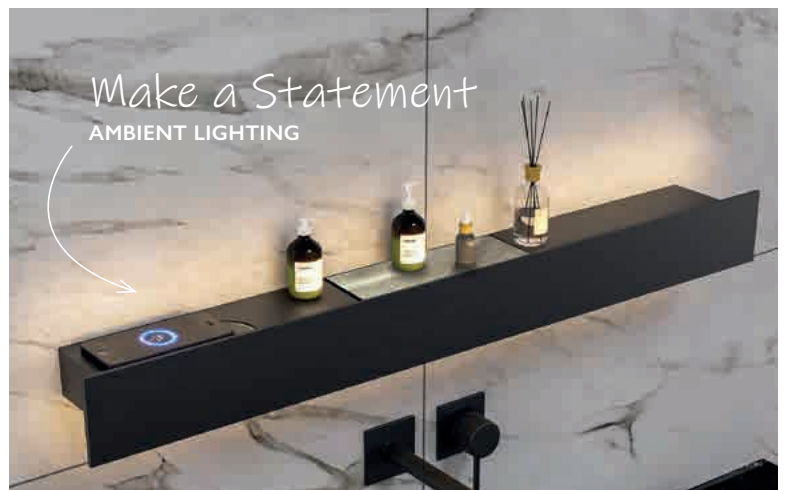

STRIP LIGHTS

DOTLESS LED TAPE With PIR Motion Sensor

- LED tape, 2m power lead & driver
- 9.6W
- 480 LED per metre
- Cuttable every 25mm
- Natural white 4000k (720 lumens per metre)
- 3M VHB backing

IP65

500mm	166176	£81
1m	166177	£97
2m	166178	£149
3m	166179	£181

ALUMINIUM PROFILE LED KIT

- Kit includes: 12 x 12mm aluminium profile, dotless LED tape, self adhesive tape, 2m power lead & driver
- 9.6W
- 720 lumens per metre
- 480 LED per metre
- Cuttable every 25mm
- Natural white 4000k
- Surface mount

IP65

	Aluminium		Black	
1m	166180	£71	166181	£75
2m	166182	£120	166183	£124
3m	152271	£156	152272	£162

TILE-IN ALUMINIUM PROFILE LED KIT

Includes 3m profile, diffuser, endcaps LED strip & driver

STEP

208991 £183

90°

208992 £232

180°

208993 £183

270°

208994 £212

PLINTH LIGHTS

LED PLINTH LIGHT KIT

- 5 plinth lights, 3m power lead & driver
- 0.4W LED
- 27 lumens per light
- 30mm diameter
- Natural white 4000k

IP65

	Chrome	Matt Black		Matt Gold	
152273	152274	£52	208165	£83