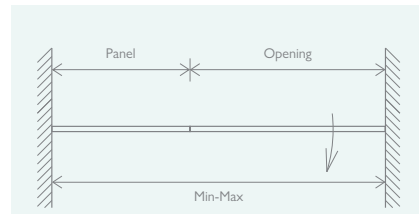

HINGED DOOR				
	Min	Max	Panel	Opening
800	765	785	234	489
900	865	885	234	589
1200	1165	1185	534	589

SIDE PANEL		
	Min	Max
800	765	785
900	865	885

SHOWER TRAYS Pages 28-35