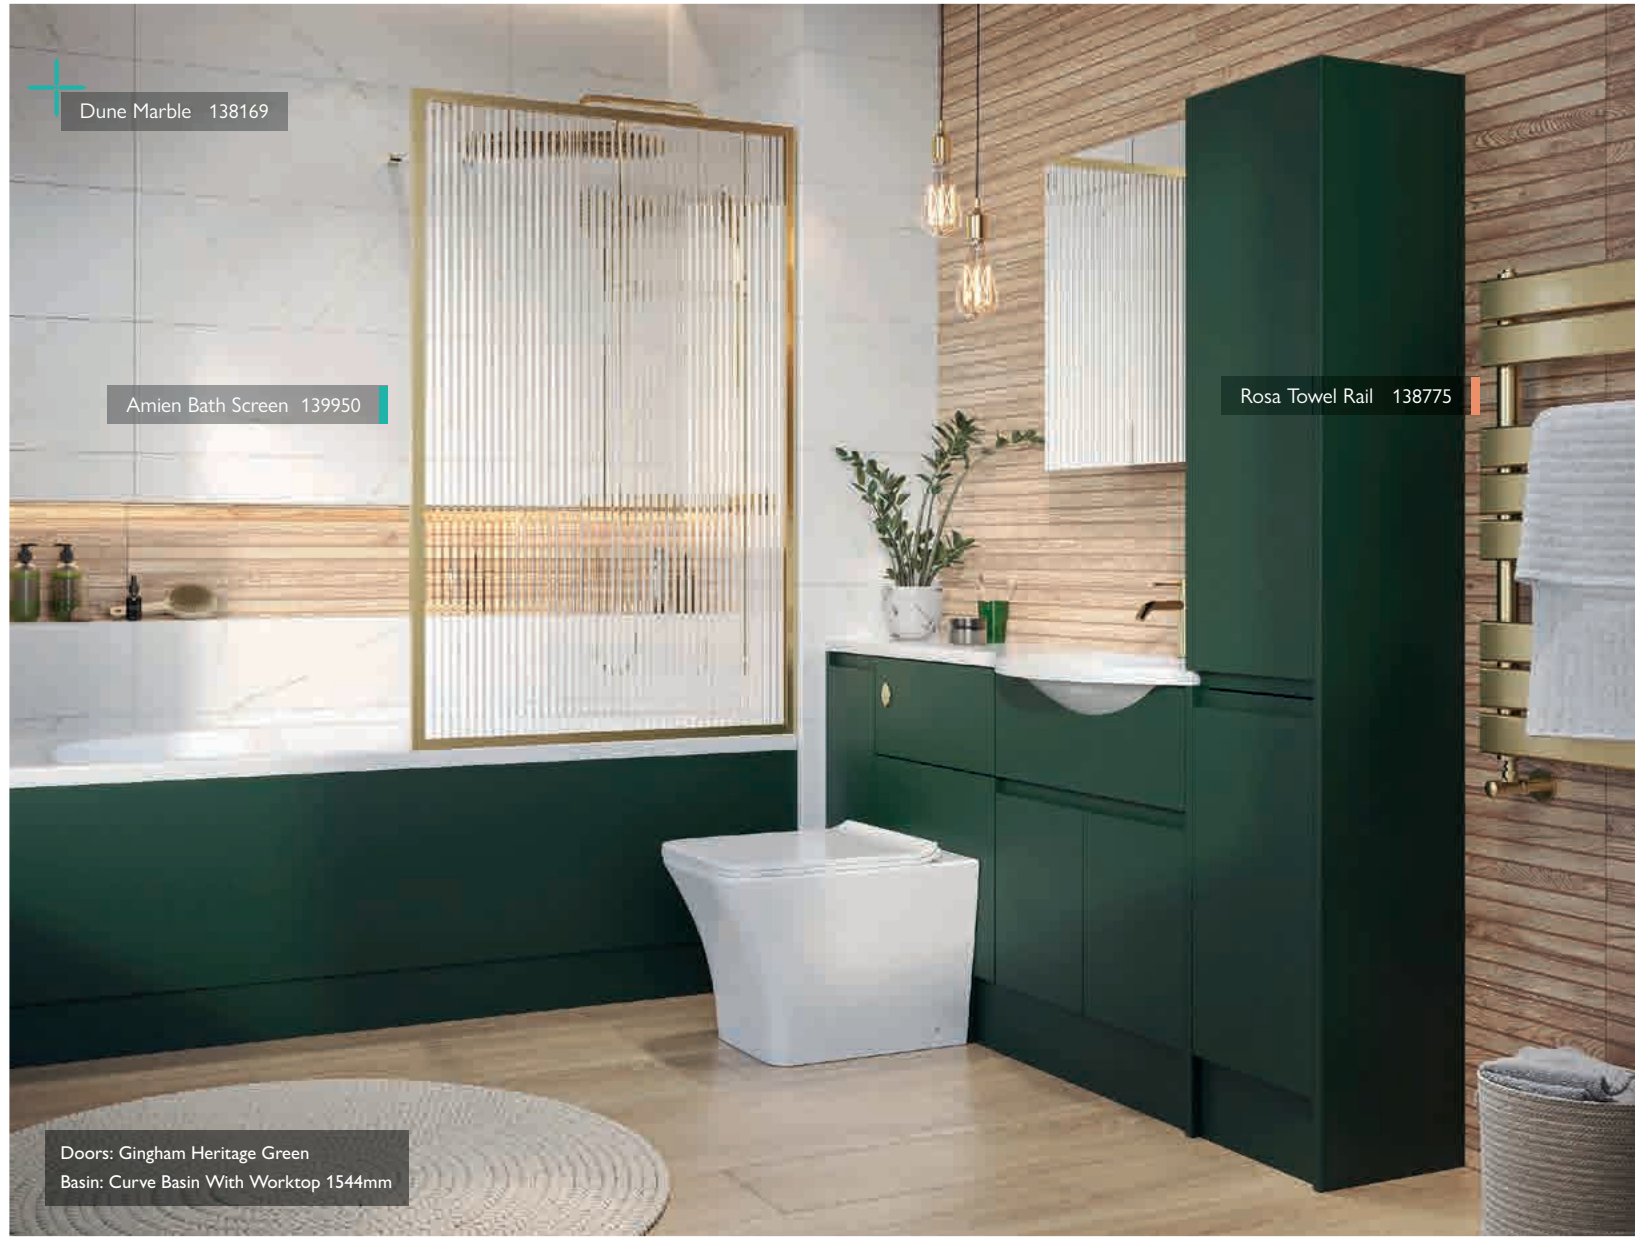

Dune Marble 138169

Amien Bath Screen 139950

Rosa Towel Rail 138775

Doors: Gingham Heritage Green
Basin: Curve Basin With Worktop 1544mm