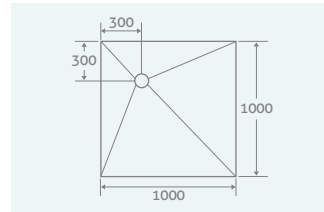

WETROOM INSTALLATION WITH A TRAY

STANDARD TRAYS

Can be ordered as Tray + Installation Kit or Tray + Drain + Sealing Kit

PLEASE NOTE, SUITABLE FOR TILES ONLY

Offset Drain
1000 x 1000 x 20   12853   **£359**