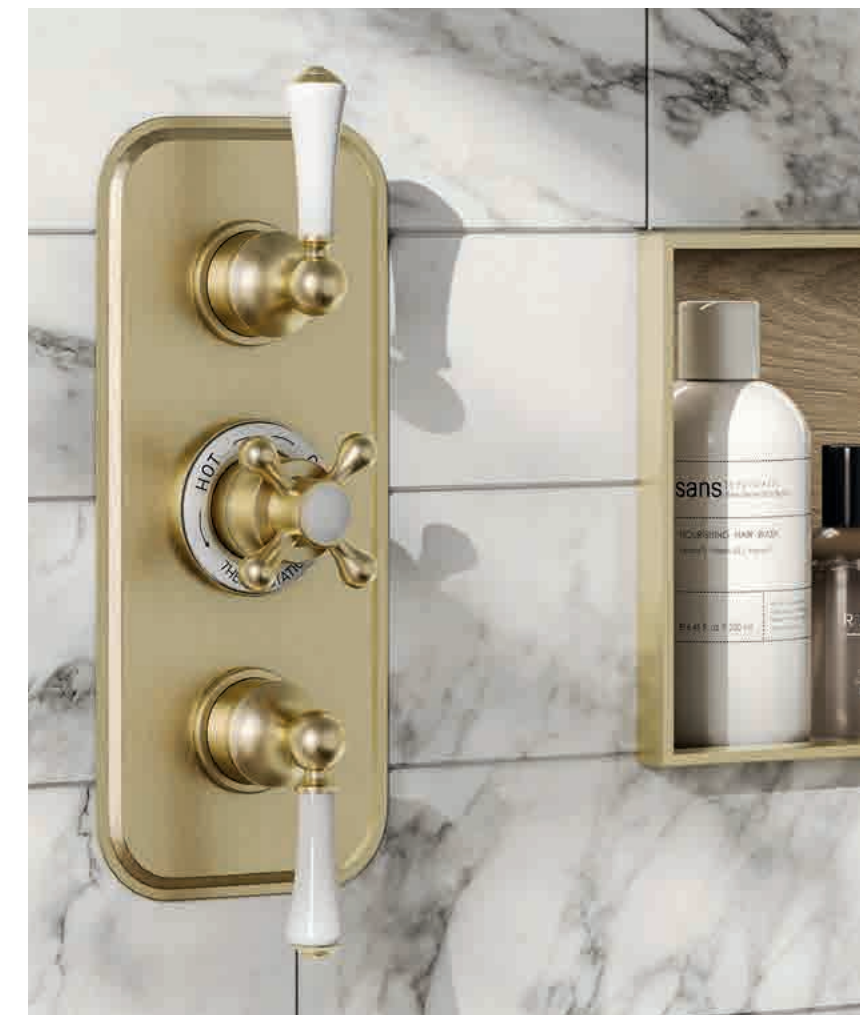

0.5 bar min.

– Includes handset & hose

Brushed Gold
176181 **£496**

SHOWER PACK

Thermostatic Valve, 1 Bar Min.

– Solid Brass Valve & Body
– Brass Shower Head & Handset

Brushed Gold
176173 **£929**

CONCEALED VALVE PACKAGE

Thermostatic valve, 0.5 bar min.

– Brass Handset & Valve

Brushed Gold
177244 **£1218**

WARWICK – BRUSHED NICKEL

**10 YEAR
GUARANTEE**

TUMBLER & HOLDER

Ceramic holder

Brushed Nickel
176210 **£83**