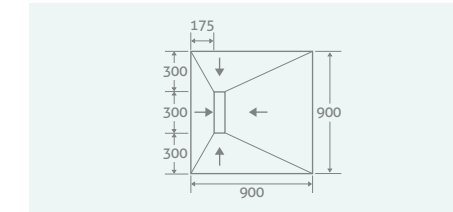

PLEASE NOTE, SUITABLE FOR TILES ONLY

Single Fall
1200 x 900 x 40/25 37851 **£1055**

Four Falls
900 x 900 x 30 37846 **£858**

Four Falls
1600 x 900 x 30 37849 **£1042**

Four Falls
1200 x 900 x 30 37848 **£958**