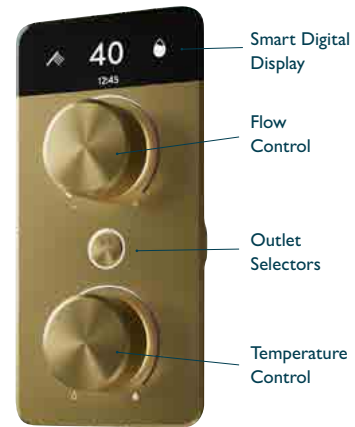

REMOTE CONTROL

Chrome	217206
Black	217207
Gunmetal	217209
Brushed Gold	217208

S2 SMART DIGITAL SHOWER

CONTROLLER

WRAS APPROVED MATERIAL

See easybathrooms.com for up to date pricing.

Optional eco mode on the SmartValve™ can be selected for water saving up to 33% (water system dependant),