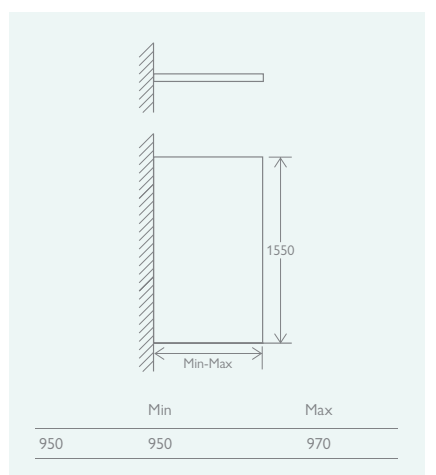

STATTON

BATH SCREEN

Includes 1200mm support bar which can be cut down for use with narrower baths
– Easy Clean Glass
– 8mm Toughened Glass
– Chrome or Black Finish
– Aluminium Profile
– Universally handed

Chrome	82111	£473
Black	82112	£487