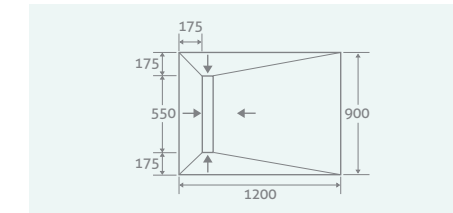

PLEASE NOTE, SUITABLE FOR TILES ONLY

Single Fall
1200 x 900 x 40/25 37851 **£1055**

Four Falls
900 x 900 x 30 37846 **£858**

Four Falls
1600 x 900 x 30 37849 **£1042**

Four Falls
1200 x 900 x 30 37848 **£958**