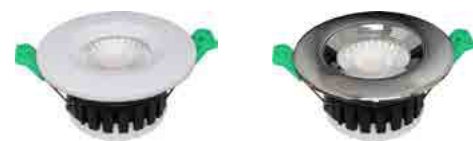

Matt White	Chrome	
208878	208877	£66

5 YEAR GUARANTEE

SPIROS FIRE RATED TILTABLE DOWNLIGHT IP65

Integrated dimmable LED bulb.

- 7W
- Switchable colour temperature 3000k, 4000k, 6000k
- Fast Fit Terminals