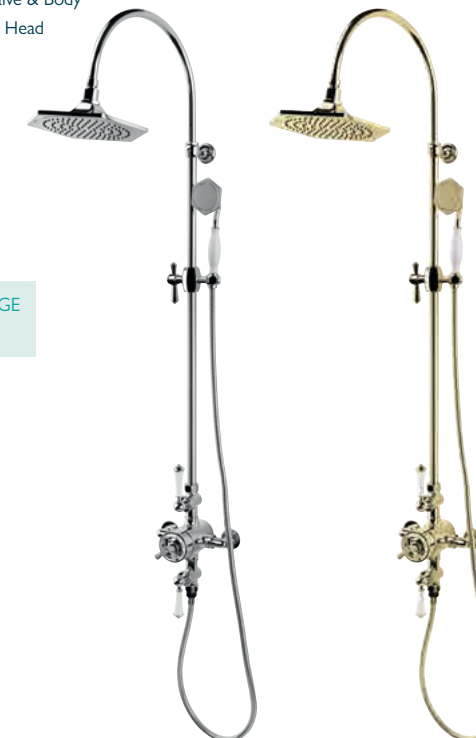

ADONIS SHOWER PACK

Thermostatic Valve, 1 Bar Min.

- Telescopic Height Adjustment
- Solid Brass Valve & Body
- Brass Shower Head

FULL RANGE
Pages 128-129