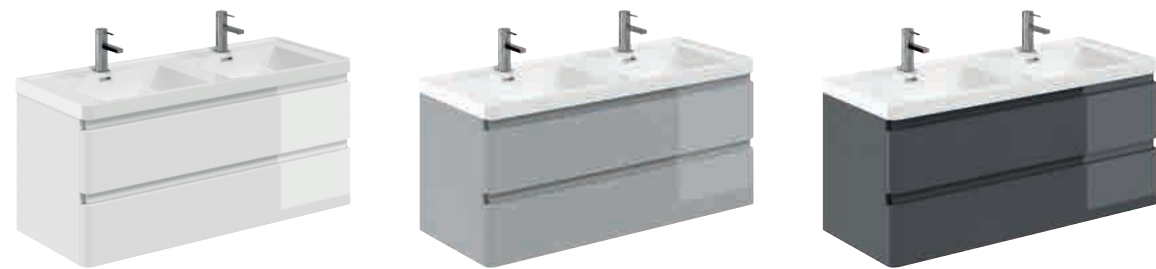

NEON

VANITY UNITS

- Soft close drawers
- Excludes basin
- Basin options opposite

ADD STRIP LIGHTS
Including PIR Sensor

WALL HUNG

		Gloss White	Light Grey Gloss	Titanium Grey Gloss			
600	H 550 x W 595 x D 415	12665	92742	17878	£422	166176	£81
900	H 500 x W 892 x D 474	138306	138304	138308	£507	166177	£97

WALL HUNG

		Gloss White	Light Grey Gloss	Titanium Grey Gloss	
1200	H 500 x W 1192 x D 472	138313	138311	138315	£623

FLOOR STANDING

		Gloss White	Light Grey Gloss	Titanium Grey Gloss	
600	H 850 x W 595 x D 415	12669	92741	17877	£499
900	H 800 x W 892 x D 474	138307	138305	138309	£573

FLOOR STANDING

		Gloss White	Light Grey Gloss	Titanium Grey Gloss	
1200	H 800 x W 1192 x D 474	138314	138312	138316	£723

BASINS

LYNX POLYMARBLE

- Includes McAlpine bottle trap

POLYMARBLE

- Includes McAlpine bottle trap

CERAMIC

- Includes McAlpine bottle trap

GLASS - No overflow, requires a free running waste page 183

- Includes McAlpine bottle trap

SINGLE BASINS

						Opal Glass	Grey Glass		
640	208725	£312	600	208728	£250	600	208731	208734	£321
940	208726	£388	900	208729	£266	900	208732	208735	£339

DOUBLE BASINS

1240	208727	£509	1200	208730	£360	1200	212894	£313	1200	208733	208736	£431

WC UNIT

- Excludes concealed cistern, page 184 for cisterns

		Gloss White	Light Grey Gloss	Titanium Grey Gloss	
H 800 x W 500 x D 220		50443	92745	50444	£454

TALL CABINET

- Soft close doors
- Universally handed

WALL HUNG

		Gloss White	Light Grey Gloss	Titanium Grey Gloss	
H 1700 x W 400 x D 340		105473	105471	105472	£709

BATH PANELS

- Can be cut down if you need a smaller size.
- Adjustable height 430-600 (Gloss White 450-560)

		Gloss White	Light Grey Gloss	Titanium Grey Gloss	
Front Panel 1800		92748	92746	92750	£273
End Panel 800		92749	92747	92751	£123

Basins include McAlpine bottle trap **M'ALPINE**