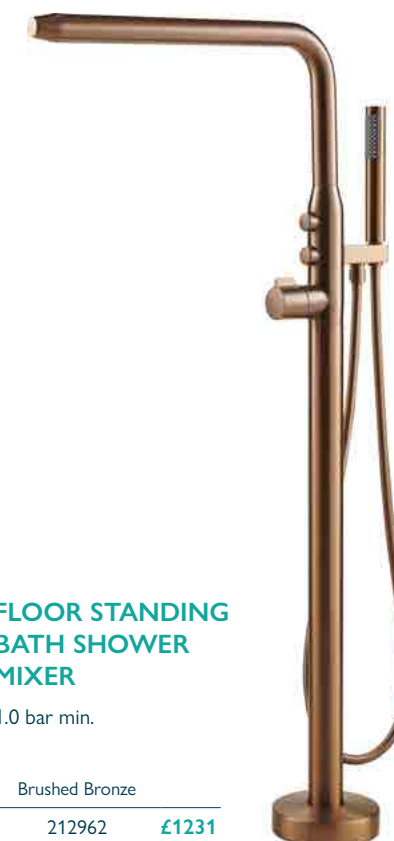

TALL BASIN MONO

0.5 bar min.

Brushed Bronze

212932 £347

FLOOR STANDING BATH SHOWER MIXER

1.0 bar min.

Brushed Bronze

212962 £1231