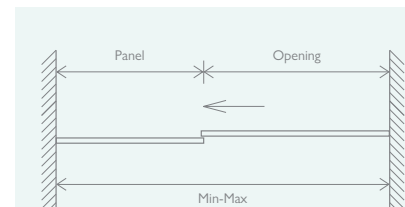

SOLET

- Easy Clean Glass
- 10mm Toughened Glass
- Solid Brass Handle
- Aluminium Profile
- Universally Handed