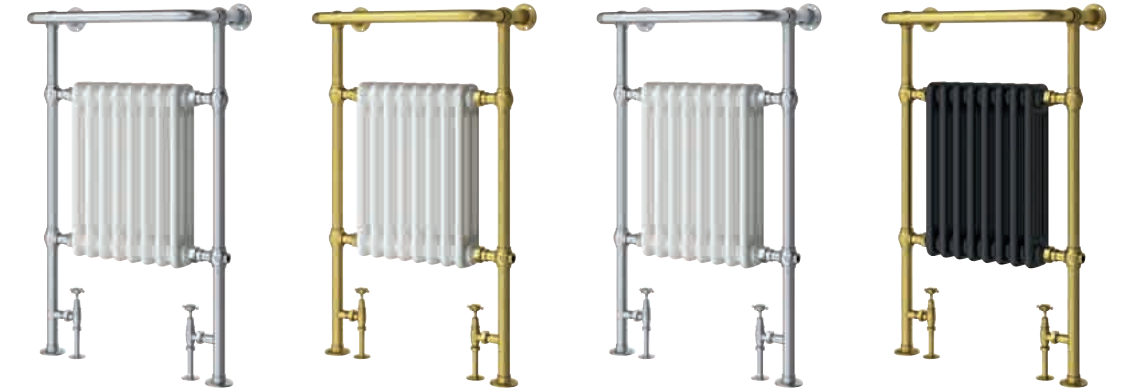

HIVE

HEATED TOWEL WARMER

Pipe centres 454mm plus valves

H 940 x W 600	BTU	Chrome/White	Brushed Gold/White	Brushed Nickel/White	Brushed Gold/Black
	1696	12683	138787	186114	138788
		£470	£716	£716	£716