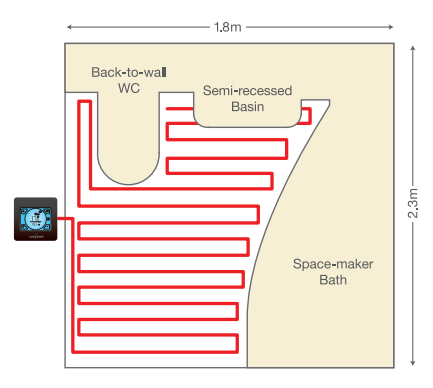

UNDERFLOOR HEATING

Add warmth & luxury to your bathroom with our underfloor heating systems. Our loose cable system is best for smaller areas or irregular shaped rooms whilst the mat system is easier & quicker to install for larger & regular shaped rooms.

LOOSE CABLE – 150w/m² at 80mm spacings

Length	Area Covered	Heat Output	Code	
25m	1.1 – 2.0m²	300w	17086	£191
37.5m	1.7 – 3.0m²	450w	17087	£225
50m	2.3 – 4.0m²	600w	17088	£295
75m	3.5 – 6.0m²	750w	17089	£371

MAT SYSTEM – 150w/m²

Area	Heat Output	Code	
1m²	150w	15585	£145
1.5m²	225w	22813	£206
2m²	300w	13255	£245
2.5m²	375w	13256	£279
3m²	450w	20723	£318
3.5m²	525w	24564	£353
4m²	600w	17726	£407
4.5m²	675w	24565	£425
5m²	750w	22923	£440
6m²	900w	20546	£562
7m²	1050w	22924	£641
8m²	1200w	21888	£722
9m²	1350w	24567	£792
10m²	1500w	20545	£844

CALCULATE THE LENGTH OF LOOSE CABLE YOU NEED

EXAMPLE:

Bathroom size – 2.3m x 1.8m = 4.14m²

Minus the space taken by the bathroom furniture leaves 1.73m²

Order the 25m Cable kit.

Add your choice of thermostat from the options below.