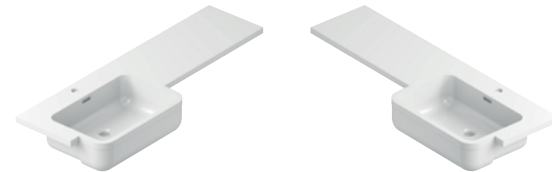

RECTO BASIN With Worktop

– Includes McAlpine bottle trap

	Left Hand	Right Hand	
1244	208859	208861	£588
1544	208860	208862	£617

– Corner tap hole

1244	208863	208865	£580
1544	208864	208866	£608

SEMI RECESSED BASINS

– Includes McAlpine bottle trap

Claydon 208867 £276

Hamlin 208868 £276

Danis 208869 £276

Jersey 208870 £276

SHORT PROJECTION SEMI RECESSED BASINS

Miles 208871 £276

Esta 208872 £276

Basins include McAlpine bottle trap **M'ALPINE**