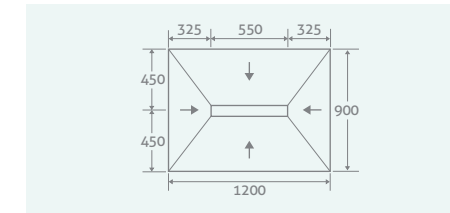

PLEASE NOTE, SUITABLE FOR TILES ONLY

Single Fall
1200 x 900 x 40/25 37851 **£1055**

Four Falls
900 x 900 x 30 37846 **£858**

Four Falls
1600 x 900 x 30 37849 **£1042**

Four Falls
1200 x 900 x 30 37848 **£958**