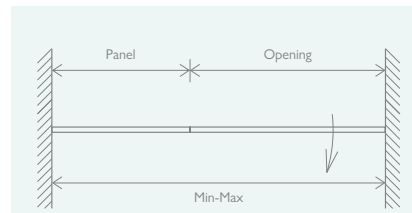

PIVOT DOOR

	Min	Max	Panel	Opening
760	725	760	-	510
800	765	800	-	550
900	865	900	-	650
1000	965	1000	252	550
1200	1165	1200	452	550

SIDE PANEL

	Min	Max
700	665	700
760	725	760
800	765	800
900	865	900