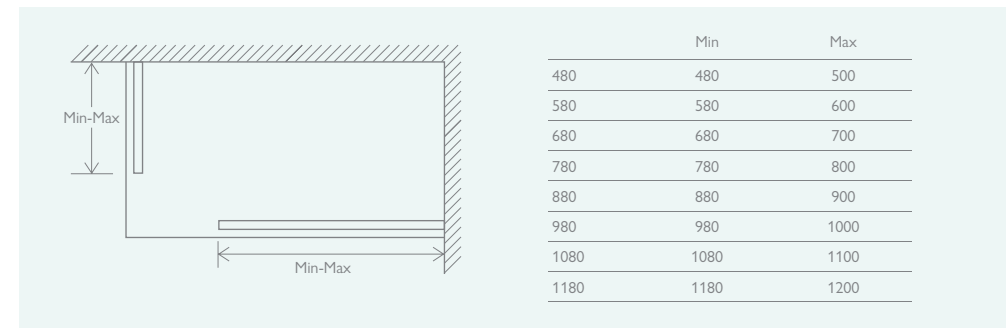

OXFORD

FIXED SHOWER SCREEN

Use as a Shower Screen or End Panel. Ideal for use in Wetrooms - see pages 36-40

CLEAR GLASS

Without Support Bar

	Chrome		Black	Gunmetal	Brushed Gold	Brushed Bronze	Brushed Nickel	
480	24181	£393	138868	210624	210640	210632	210648	£426
580	24182	£435	138870	210625	210641	210633	210649	£468
680	12587	£484	82096	210626	210642	210634	210650	£523

Including 800mm Support Bar

780	24183	£519	138872	210627	210643	210635	210651	£564
880	12588	£567	82099	210628	210644	210636	210652	£595
980	12589	£613	82102	210629	210645	210637	210653	£626
1080	24184	£652	138874	210630	210646	210638	210654	£678
1180	12586	£696	82105	210631	210647	210639	210655	£709

FROSTED GLASS

Without Support Bar

	Chrome		Black	
480	-		138869	£447
580	-		138871	£489
680	82097	£544	82098	£589

Including 800mm Support Bar

780	-		138873	£578
880	82100	£590	82101	£607
980	82103	£655	82104	£668
1080	-		138875	£689
1180	82106	£720	82107	£739

LED STAINLESS STEEL NICHES
Page 413

SUPPORT BARS

CEILING ARM

	Chrome	Black	Gunmetal	Brushed Gold	Brushed Bronze	Brushed Nickel	
800	111369	111368	210660	210670	210665	210675	£99

EXTENSION SUPPORT BAR

For larger trays or wet rooms (over 800 wide)

	Chrome	Black	Gunmetal	Brushed Gold	Brushed Bronze	Brushed Nickel	
1200	12590	82129	210656	210666	210661	210671	£159

ANGLED SUPPORT BAR

For use with screens up to 780

	Chrome	Black	Gunmetal	Brushed Gold	Brushed Bronze	Brushed Nickel	
For 480 & 580 Screens	24584	-	210657	210667	210662	210672	£98
For 680 Screens	24585	82127	210658	210668	210663	210673	£109
For Screens Over 680	24586	82128	210659	210669	210664	210674	£119