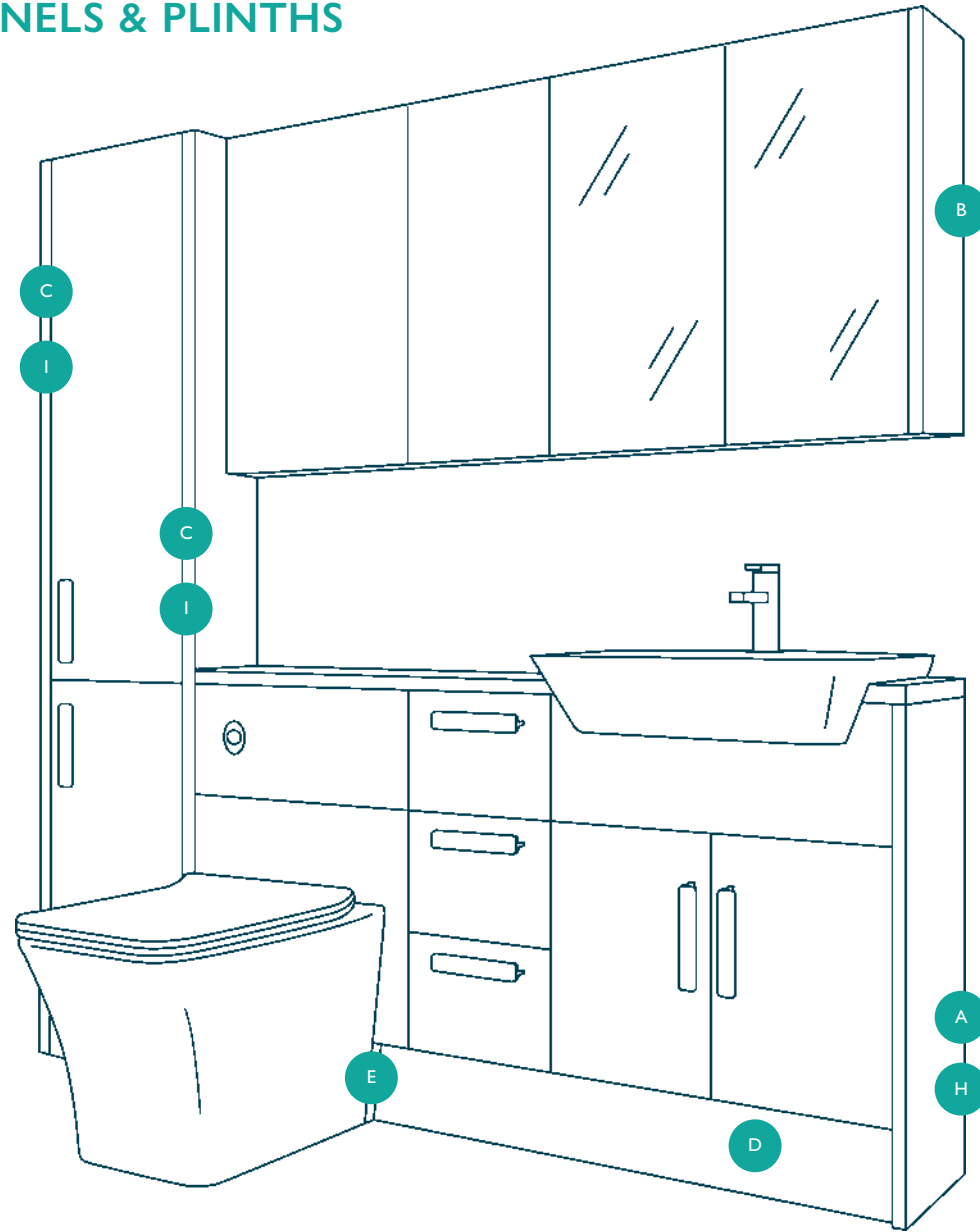

ADD YOUR FINISHING PANELS & PLINTHS

PANELS & PLINTHS KEY

- **A** FILLER/PLANT ON END PANELS
  For Standard Base Units **£140**
- **B** FILLER/PLANT ON END PANELS
  For Wall Units **£140**
- **C** FILLER/PLANT ON END PANELS
  For Standard Tall Units **£266**
- **D** PLINTH
  H 150 x W 2400 x D 18 **£140**
- **E** WC FILLER PANEL
  For between the WC & Plinth **£42**
- **F** BATH END PANELS
  800mm **£160**
- **G** BATH FRONT PANELS
  1800mm **£350**
- **H** FILLER/PLANT ON END PANELS
  For Slim Base Units **£140**
- **I** FILLER/PLANT ON END PANELS
  For Slim Tall Units **£262**

	A	B	C	D	E	F	G	H	I	
Mussel Cream	SURREY Gloss	114710	114712	114711	114707	114704	114709	114708	175483	175484
	WILTSHIRE Matt	114691	114693	114692	114688	114685	114690	114689	175485	175486
Breeze	SURREY Gloss	114672	114674	114673	114669	114666	114671	114670	175487	175488
	WILTSHIRE Matt	114653	114655	114654	114650	114647	114652	114651	175489	175490
Charcoal Grey	SURREY Gloss	114748	114750	114749	114745	114742	114747	114746	175491	175492
	WILTSHIRE Matt	114729	114731	114730	114726	114723	114728	114727	175493	175494
White	ABBEY Matt	151671	151667	151665	151668	151672	151878	151879	175521	175550
	SURREY Gloss	113000	113002	113001	112997	112985	112999	112998	175495	175496
	SURREY Matt	151880	151876	151874	151877	151881	151878	151879	175532	175561
	GINGHAM Matt	151503	151499	151497	151500	151504	151501	151502	175513	175542
	HARTSDEN Matt	189702	189698	189696	189699	189703	189700	189701	189704	189705
CHARTWELL Matt	189562	189558	189556	189559	189563	189560	189561	189564	189565	
Light Grey	ABBEY Matt	151633	151629	151627	151630	151634	151764	151765	175519	175548
	SURREY Gloss	151785	151781	151779	151782	151786	151783	151784	175527	175556
	SURREY Matt	151766	151762	151760	151763	151767	151764	151765	175526	175555
	GINGHAM Matt	151427	151423	151421	151424	151428	151425	151426	175509	175538