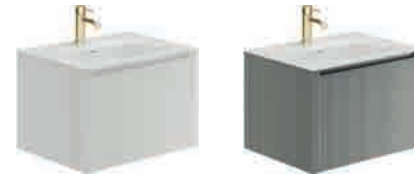

VANITY UNITS

- Includes polymarble basin and McAlpine bottle trap
- Includes integral motion sense LED strip light*
- Soft close drawers & doors

WALL HUNG

Matt White

Grey

600	H 415 x W 600 x D 460	208520	208522	£845
800	H 415 x W 800 x D 460	208521	208523	£943

FLOOR STANDING

Matt White

Grey

600	H 850 x W 600 x D 460	208524	208526	£883
800	H 850 x W 800 x D 460	208525	208527	£975