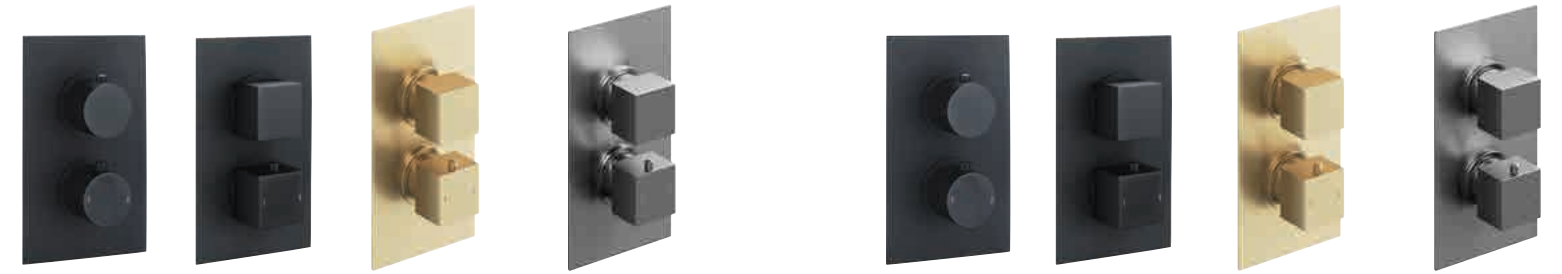

MANISA DUAL OUTLET

Thermostatic valve, 1.5 bar min.
Minimum Wall Cavity 62mm

Chrome	Gunmetal	Champagne Gold	
212933	212935	212936	£580

Brushed Bronze	Brushed Nickel	
212937	212934	£580

SEE THE FULL RANGE Pages 99-103

ZENA

Thermostatic valve, 0.5 bar min.
Minimum Wall Cavity 75mm

– Round or Square controls

SINGLE OUTLET

	Black	Brushed Gold	Gunmetal	
Round	95844	-	-	£319
Square	95845	139052	139053	£445

DUAL OUTLET

	Black	Brushed Gold	Gunmetal	
Round	95842	-	-	£417
Square	95843	139054	139055	£571